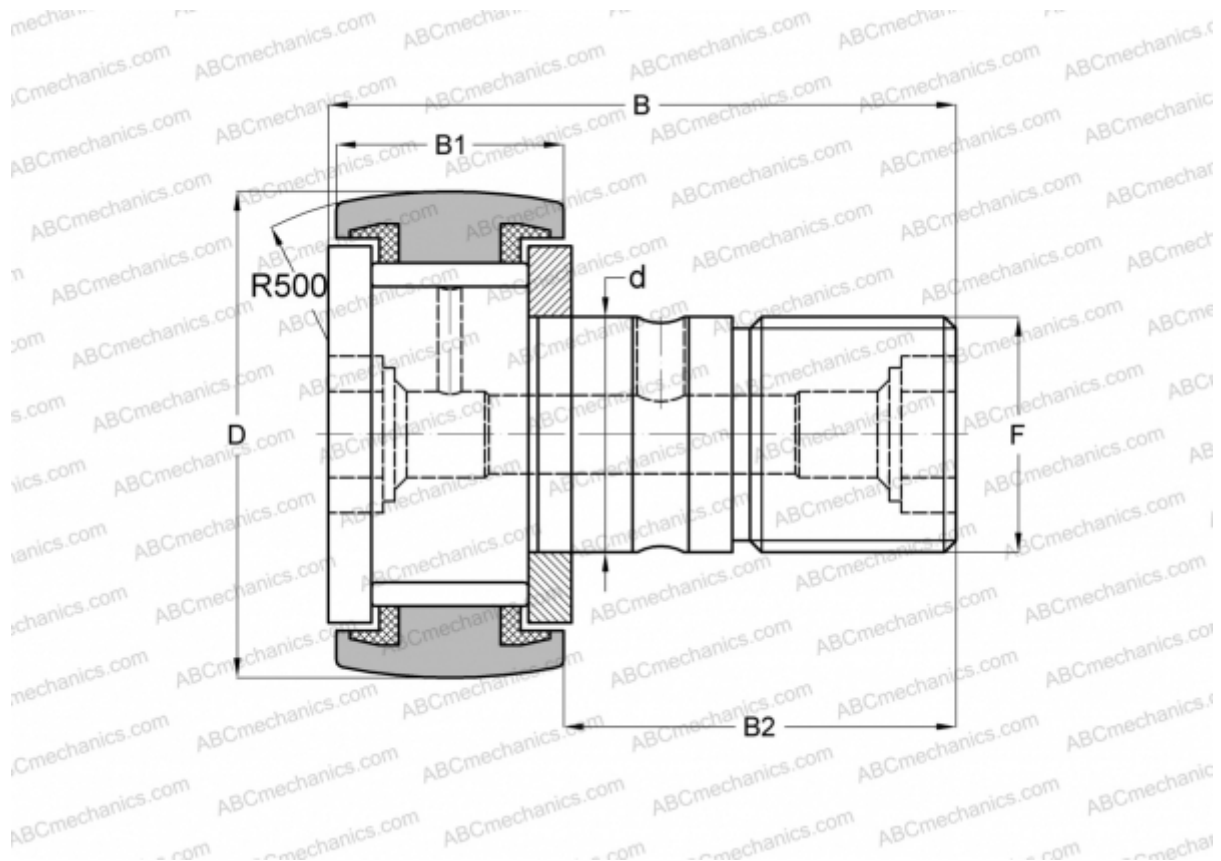

## CR 14 VUUR ABC

Cam followers

TYPE: Roller bearings, Stud type track rollers, With axial guidance, full complement bearing, sealing rings on both sides, inch size

### Technical specification

#### DIMENSIONS, MM

d	9,525
D	22,225
B	35,719
B1	13,494
B2	22,225
F	3/8-24

**WEIGHT, KG** 0,046

**MANUFACTURER** [ABC](#)