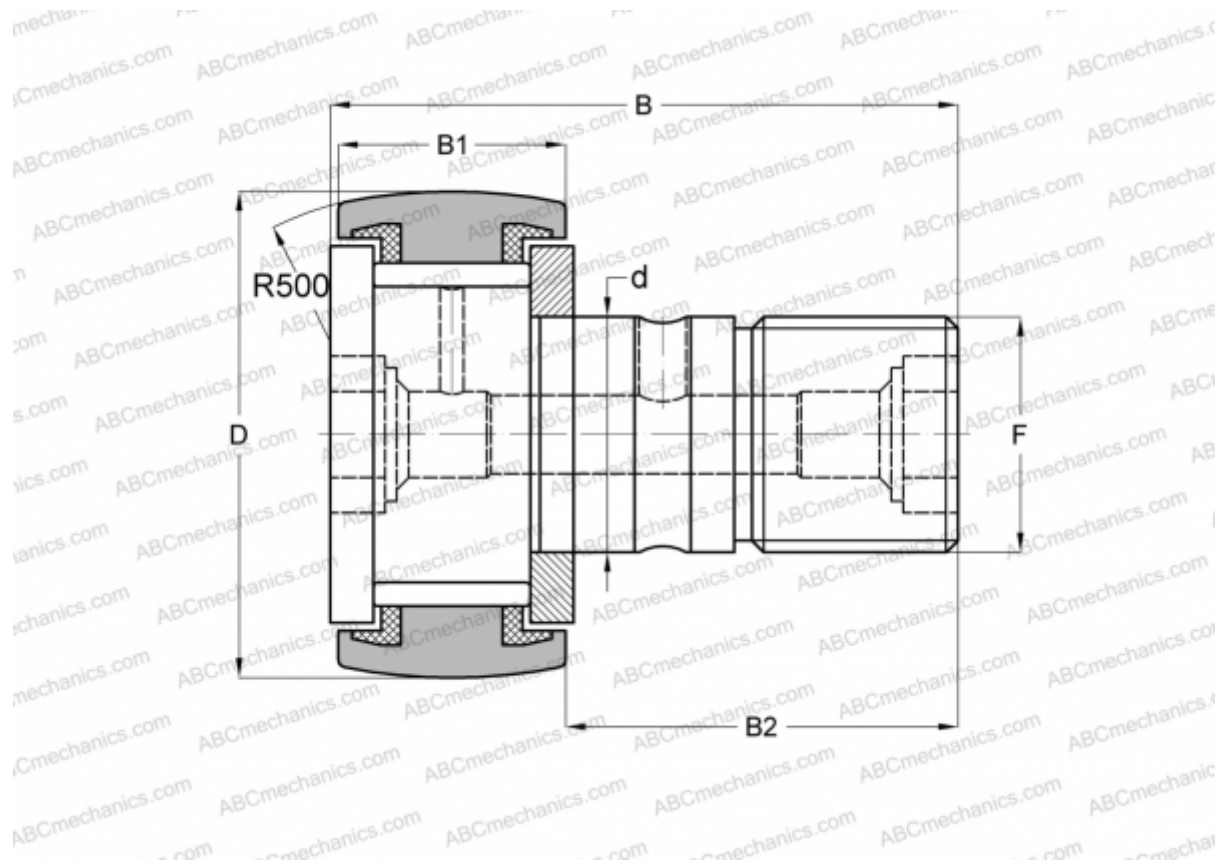

## CR 18 VUUR ABC

Cam followers

TYPE: Roller bearings, Stud type track rollers, With axial guidance, full complement bearing, sealing rings on both sides, inch size

### Technical specification

#### DIMENSIONS, MM

d	11,112
D	28,575
B	42,069
B1	16,669
B2	25,400
F	7/16-20

**WEIGHT, KG** 0,088

**MANUFACTURER** [ABC](#)