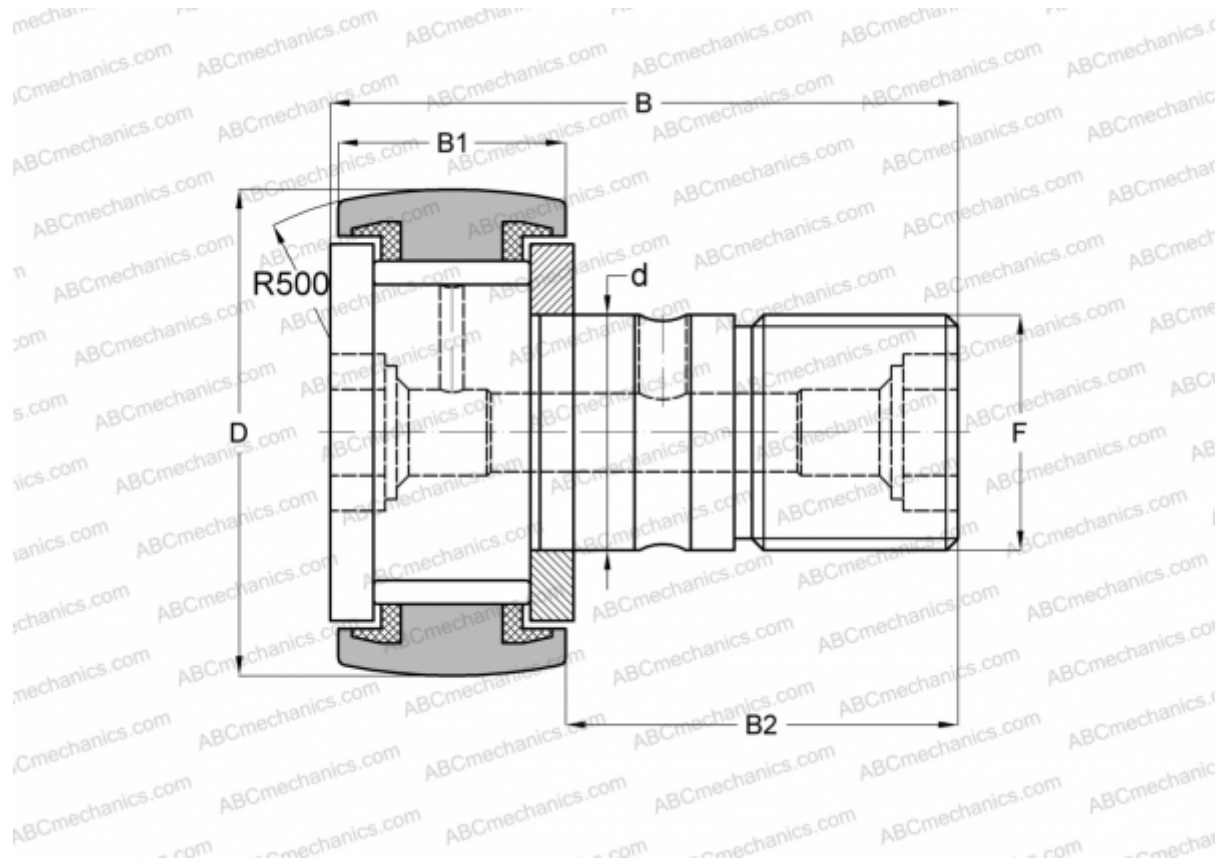

## CF 22 PPY INA

Cam followers

TYPE: Roller bearings, Stud type track rollers, With axial guidance, full complement bearing, sealing rings on both sides, inch size

### Technical specification

#### DIMENSIONS, MM

d	12,700
D	34,925
B	51,594
B1	19,844
B2	31,750
F	1/2-20

**WEIGHT, KG** 0,157

**MANUFACTURER** [INA](#)