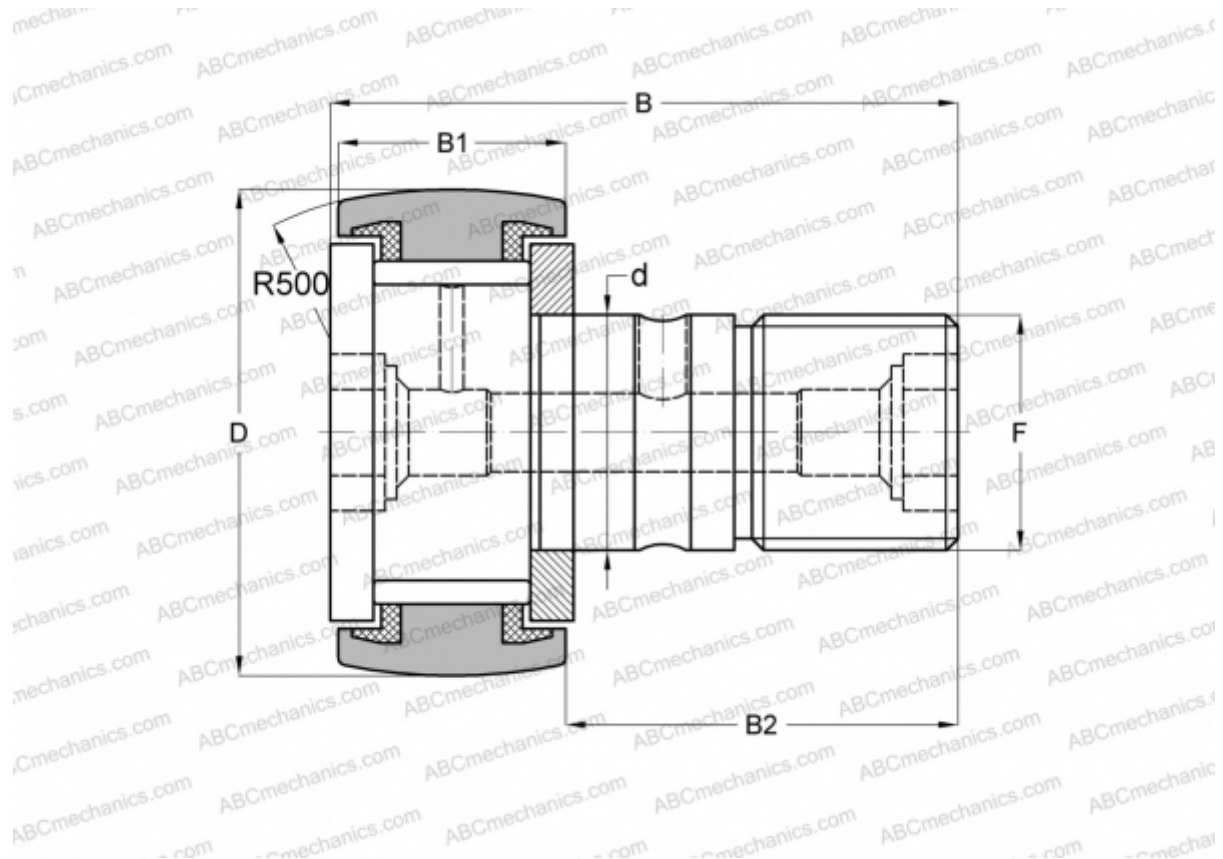

## CR 24 VUUR ABC

Cam followers

TYPE: Roller bearings, Stud type track rollers, With axial guidance, full complement bearing, sealing rings on both sides, inch size

### Technical specification

#### DIMENSIONS, MM

d	15,875
D	38,100
B	61,119
B1	23,019
B2	38,100
F	5/8-18

**WEIGHT, KG** 0,225

**MANUFACTURER** [ABC](#)