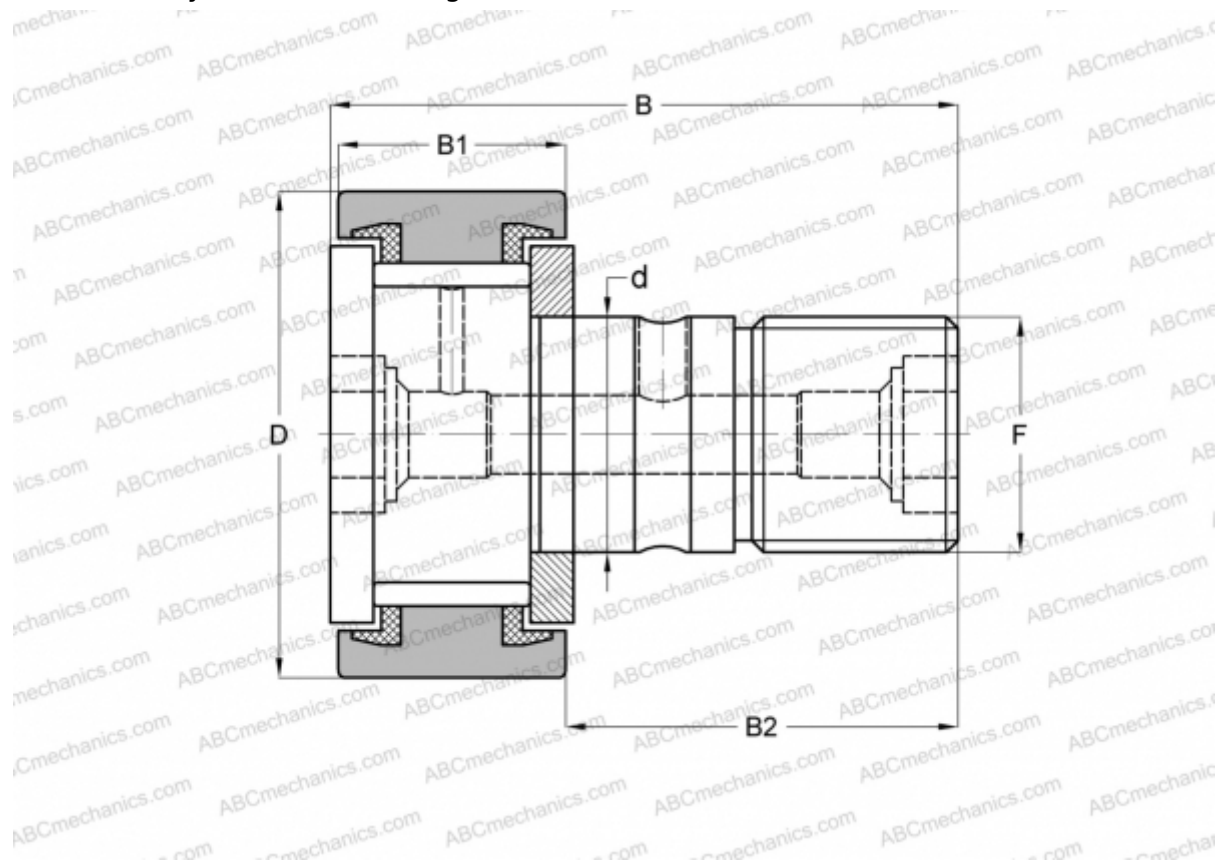

## CR 16 VUU ABC

Cam followers

TYPE: Roller bearings, Stud type track rollers, With axial guidance, full complement bearing, sealing rings on both sides, cylindrical outer ring, inch size

### Technical specification

#### DIMENSIONS, MM

d	11,112
D	25,400
B	42,069
B1	16,669
B2	25,400
F	7/16-20

**WEIGHT, KG** 0,073

**MANUFACTURER** [ABC](#)