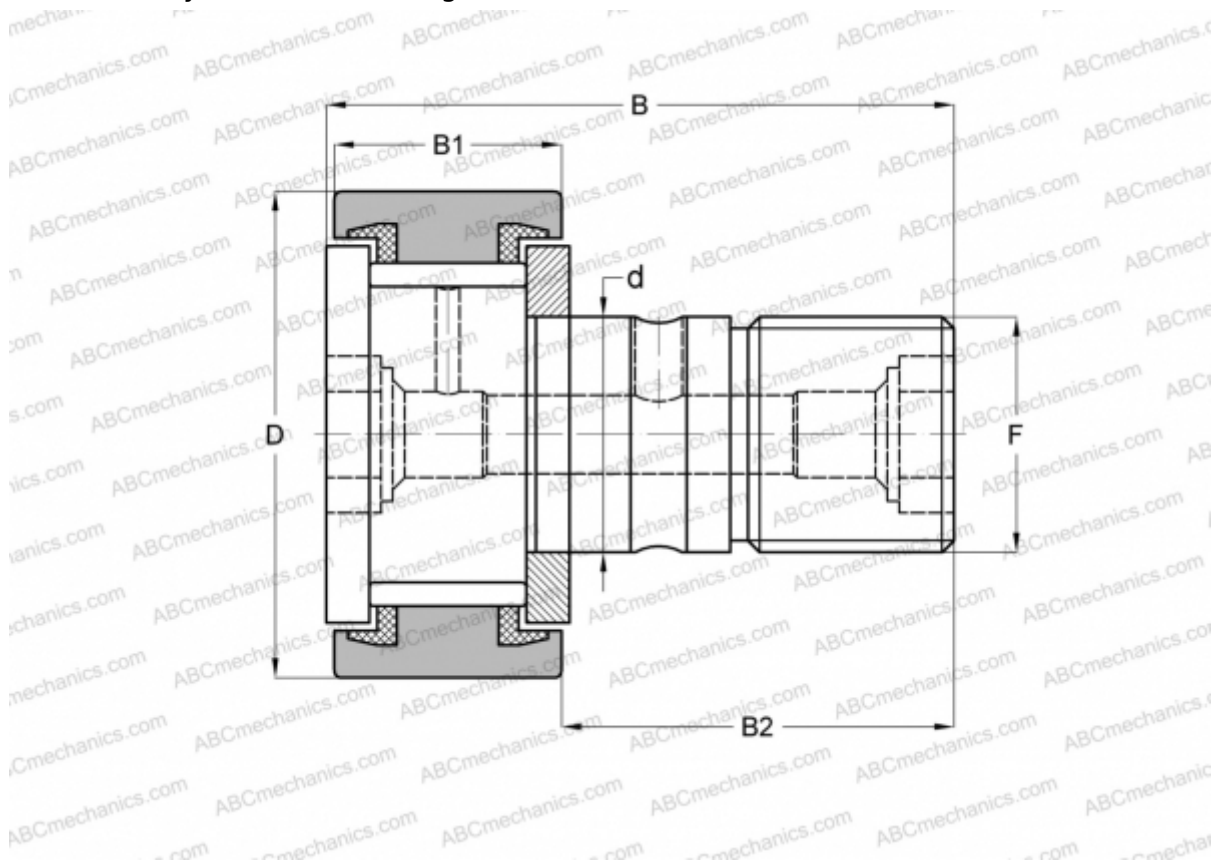

## CF 20 PP INA

Cam followers

TYPE: Roller bearings, Stud type track rollers, With axial guidance, full complement bearing, sealing rings on both sides, cylindrical outer ring, inch size

### Technical specification

#### DIMENSIONS, MM

d	12,700
D	31,750
B	51,594
B1	19,844
B2	31,750
F	1/2-20

**WEIGHT, KG** 0,132

**MANUFACTURER** [INA](#)