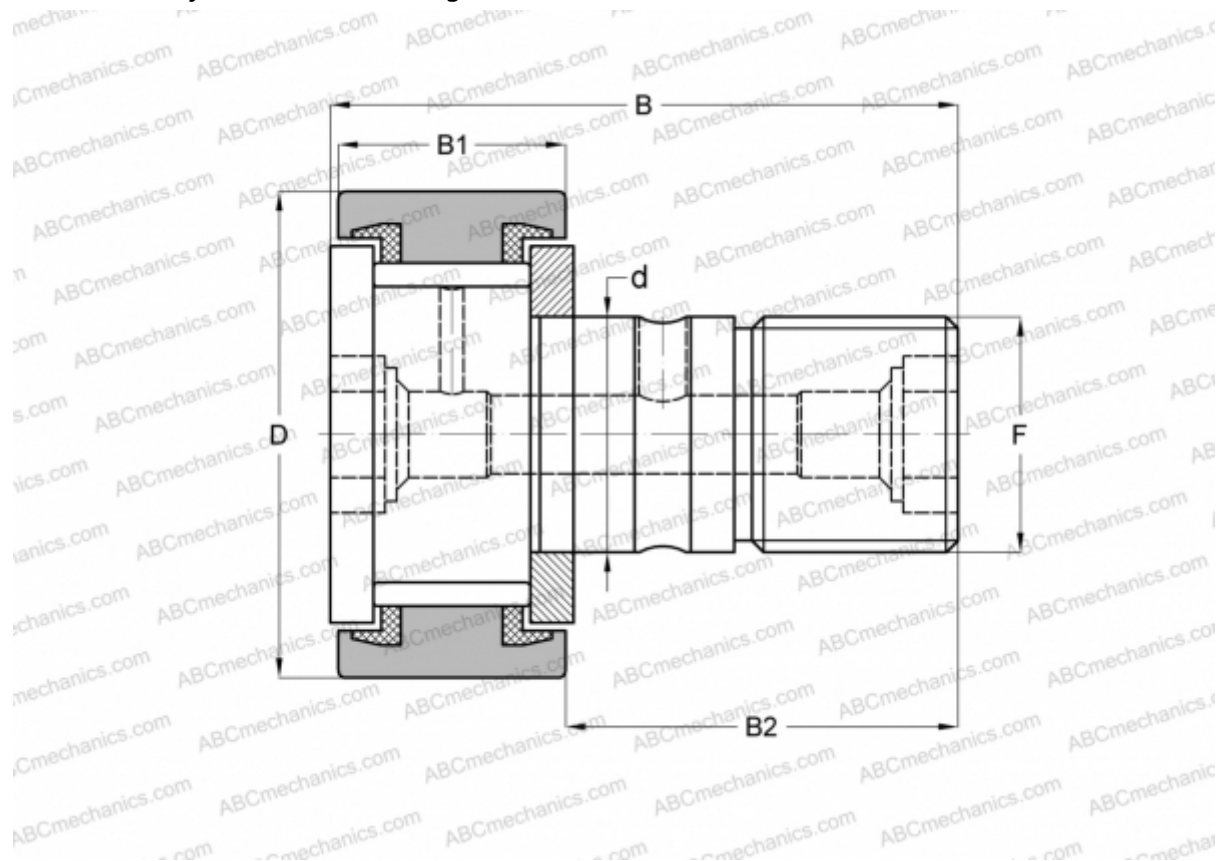

## CR 24 VUU ABC

Cam followers

TYPE: Roller bearings, Stud type track rollers, With axial guidance, full complement bearing, sealing rings on both sides, cylindrical outer ring, inch size

### Technical specification

#### DIMENSIONS, MM

d	15,875
D	38,100
B	61,119
B1	23,019
B2	38,100
F	5/8-18

**WEIGHT, KG** 0,225

**MANUFACTURER** [ABC](#)