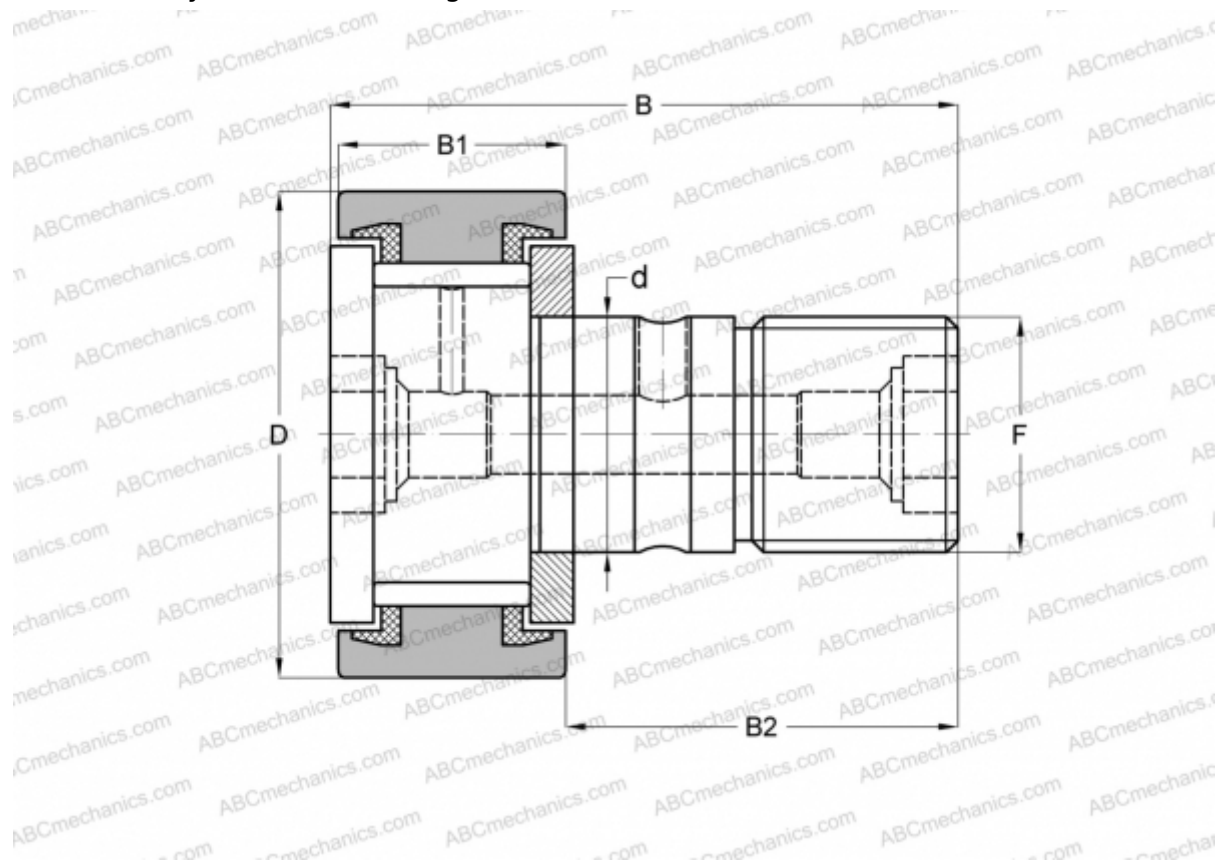

## CF 24 PP INA

Cam followers

TYPE: Roller bearings, Stud type track rollers, With axial guidance, full complement bearing, sealing rings on both sides, cylindrical outer ring, inch size

### Technical specification

#### DIMENSIONS, MM

d	15,875
D	38,100
B	61,119
B1	23,019
B2	38,100
F	5/8-18

**WEIGHT, KG** 0,225

**MANUFACTURER** [INA](#)