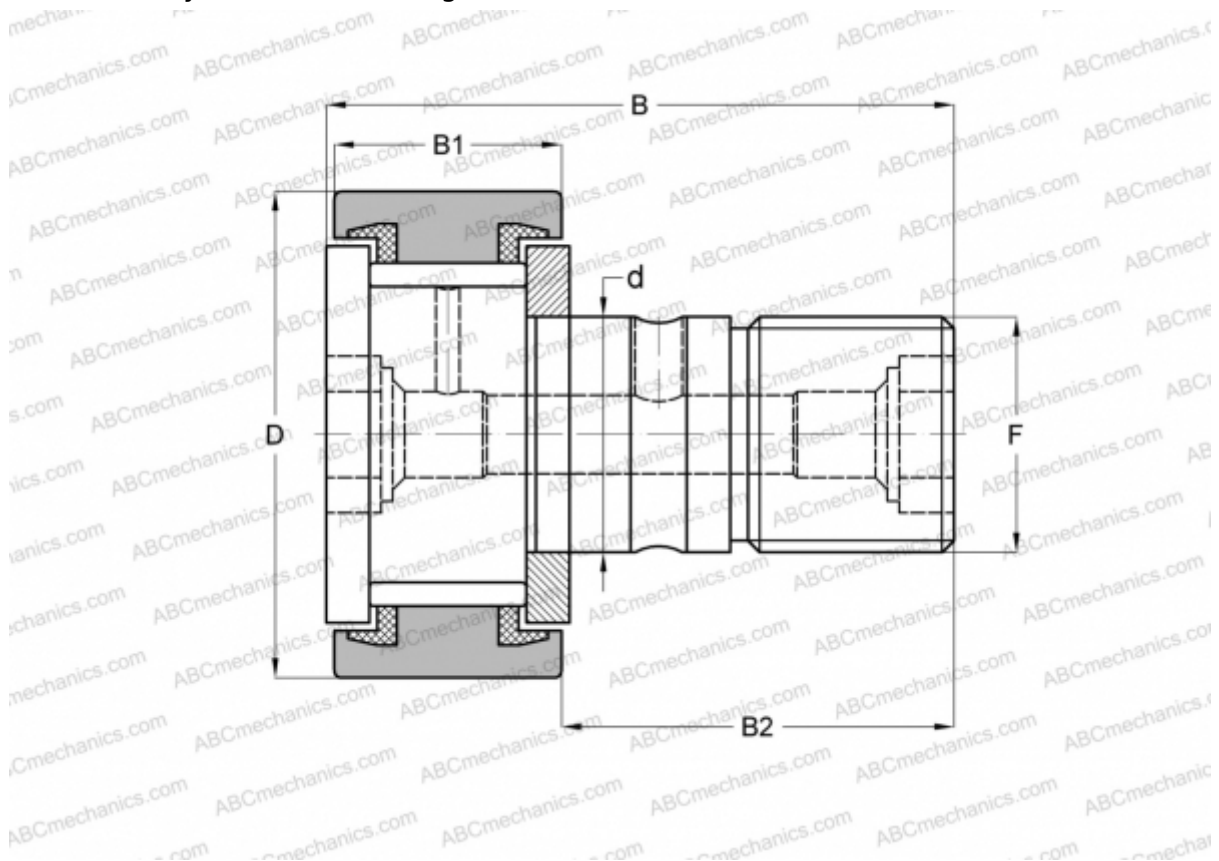

## CR 28 VUU ABC

Cam followers

TYPE: Roller bearings, Stud type track rollers, With axial guidance, full complement bearing, sealing rings on both sides, cylindrical outer ring, inch size

### Technical specification

#### DIMENSIONS, MM

d	19,050
D	44,450
B	70,644
B1	26,194
B2	44,450
F	3/4-16

**WEIGHT, KG** 0,365

**MANUFACTURER** [ABC](#)