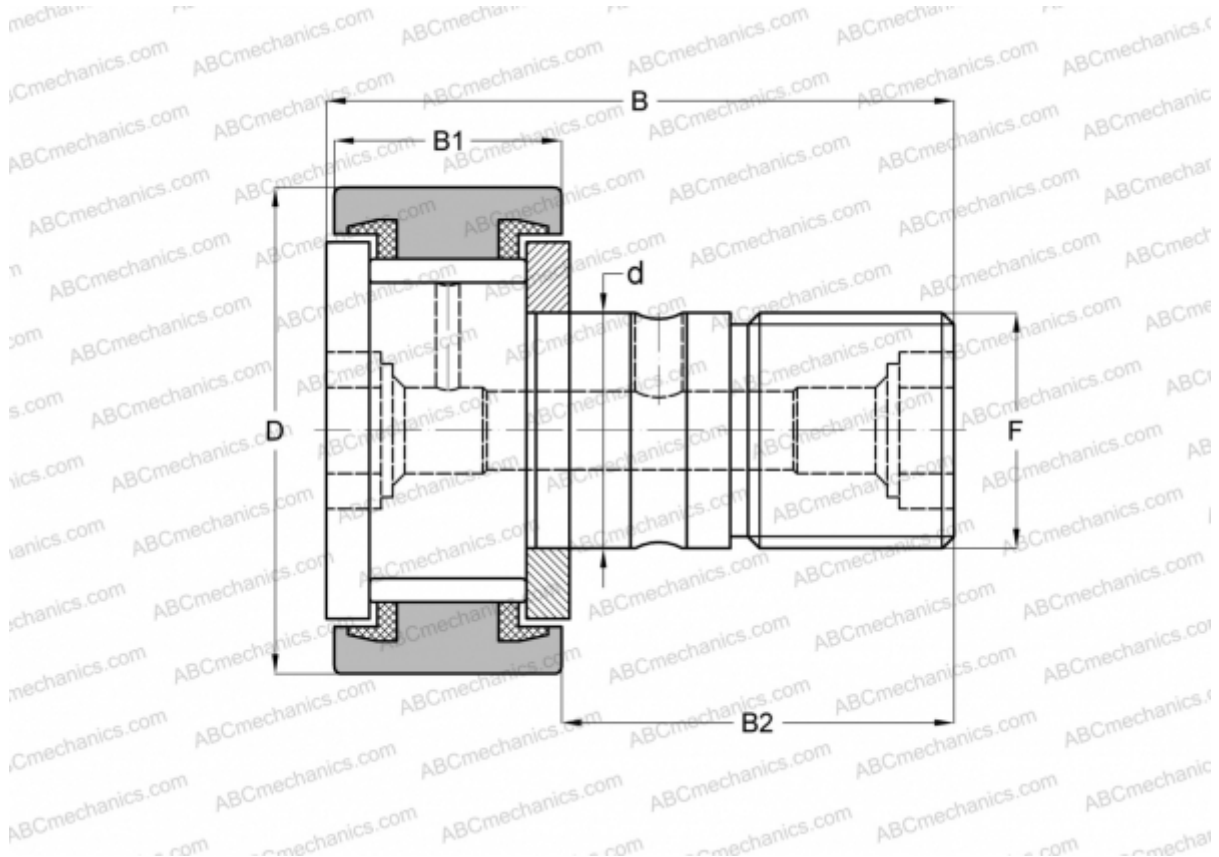

## CF 36 PP INA

Cam followers

TYPE: Roller bearings, Stud type track rollers, With axial guidance, full complement bearing, sealing rings on both sides, cylindrical outer ring, inch size

### Technical specification

#### DIMENSIONS, MM

d	22,225
D	57,150
B	83,344
B1	32,544
B2	50,800
F	7/8-14

**WEIGHT, KG** 0,750

**MANUFACTURER** [INA](#)