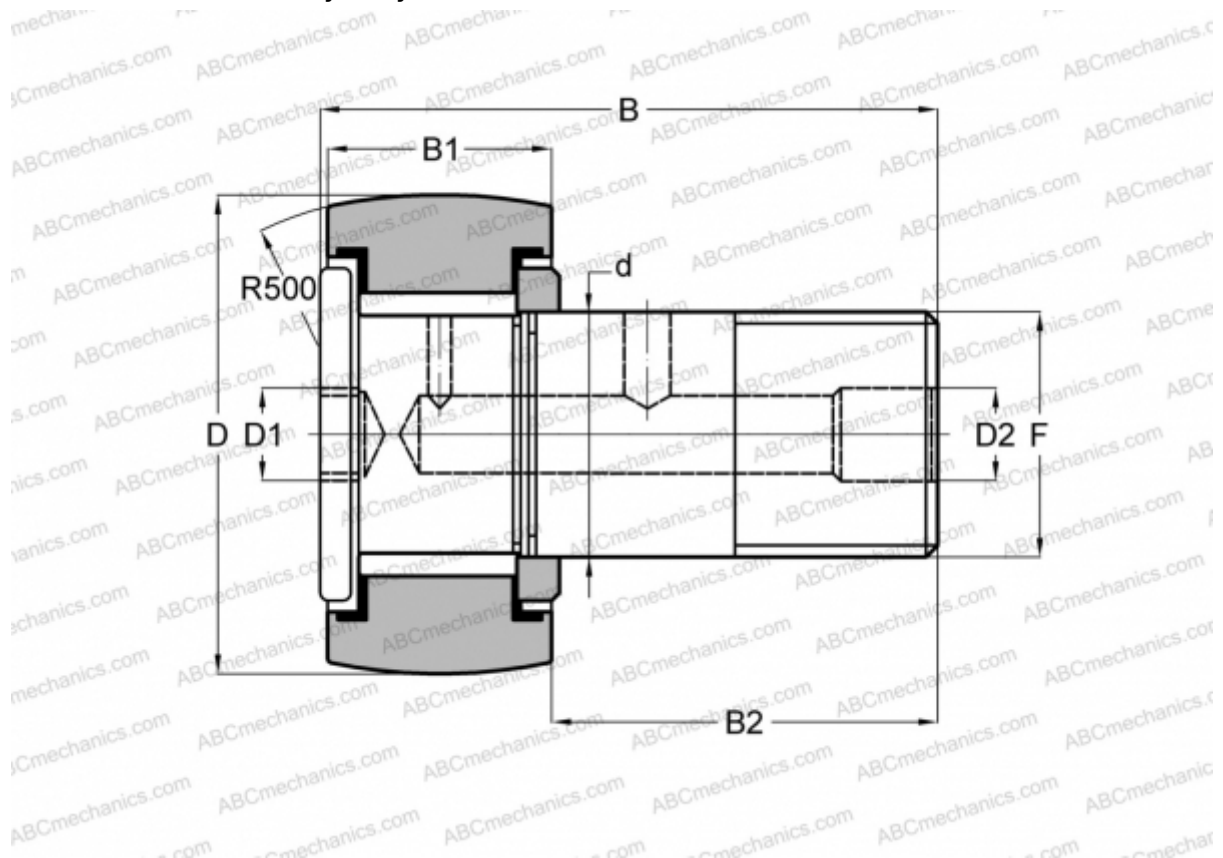

## CRH 22 V(B)R ABC

Cam followers

TYPE: Roller bearings, Stud type track rollers, With axial guidance, full complement bearing, gap seal on both side, hex socket, heavy duty, inch size

### Technical specification

#### DIMENSIONS, MM

d	19,050
D	34,925
B	49,660
B1	21,000
B2	28,660
F	3/4-16

**WEIGHT, KG** 0,200

**MANUFACTURER** [ABC](#)