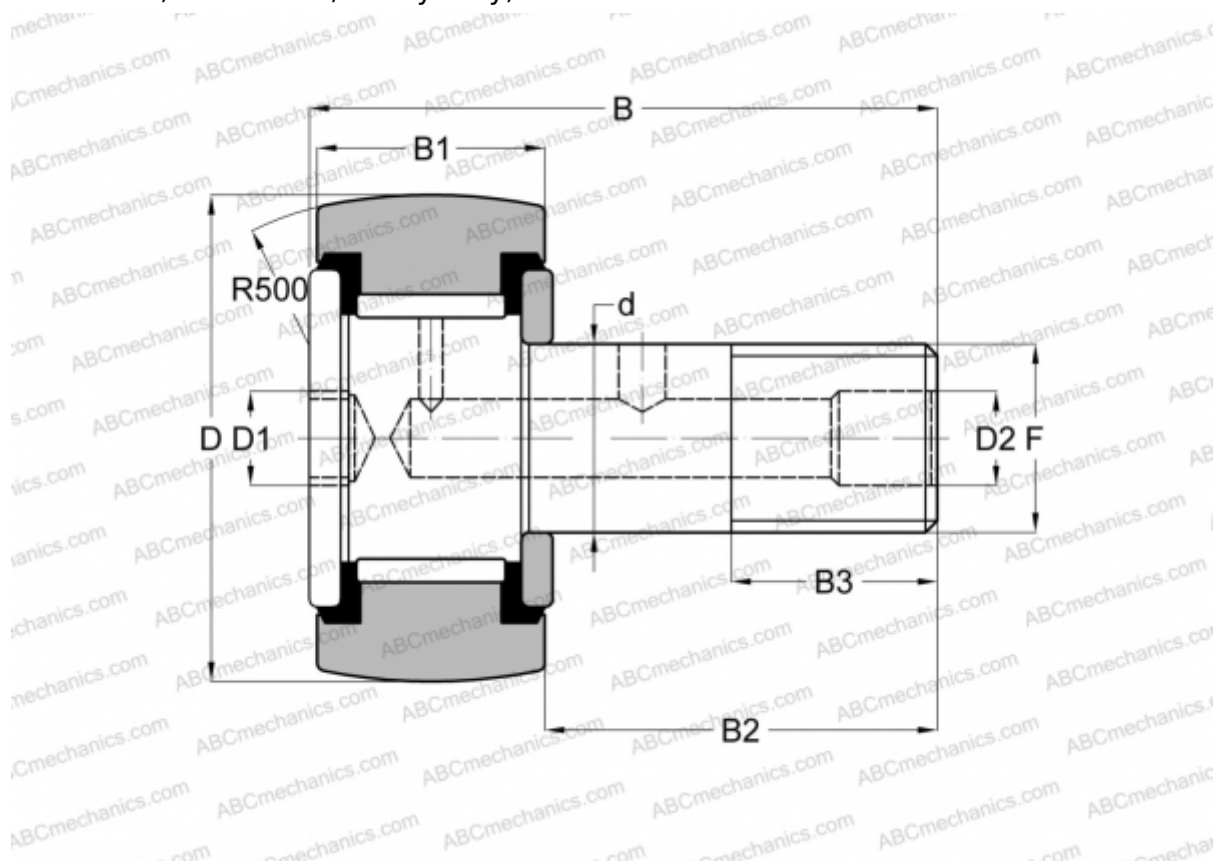

## CRH 9 V(B)UUR ABC

Cam followers

TYPE: Roller bearings, Stud type track rollers, With axial guidance, full complement bearing, sealing rings on both sides, hex socket, heavy duty, inch size

### Technical specification

#### DIMENSIONS, MM

d	6,350
D	14,288
B	27,050
B1	11,100
B2	15,950
F	1/4-28

**WEIGHT, KG** 0,015

**MANUFACTURER** [ABC](#)