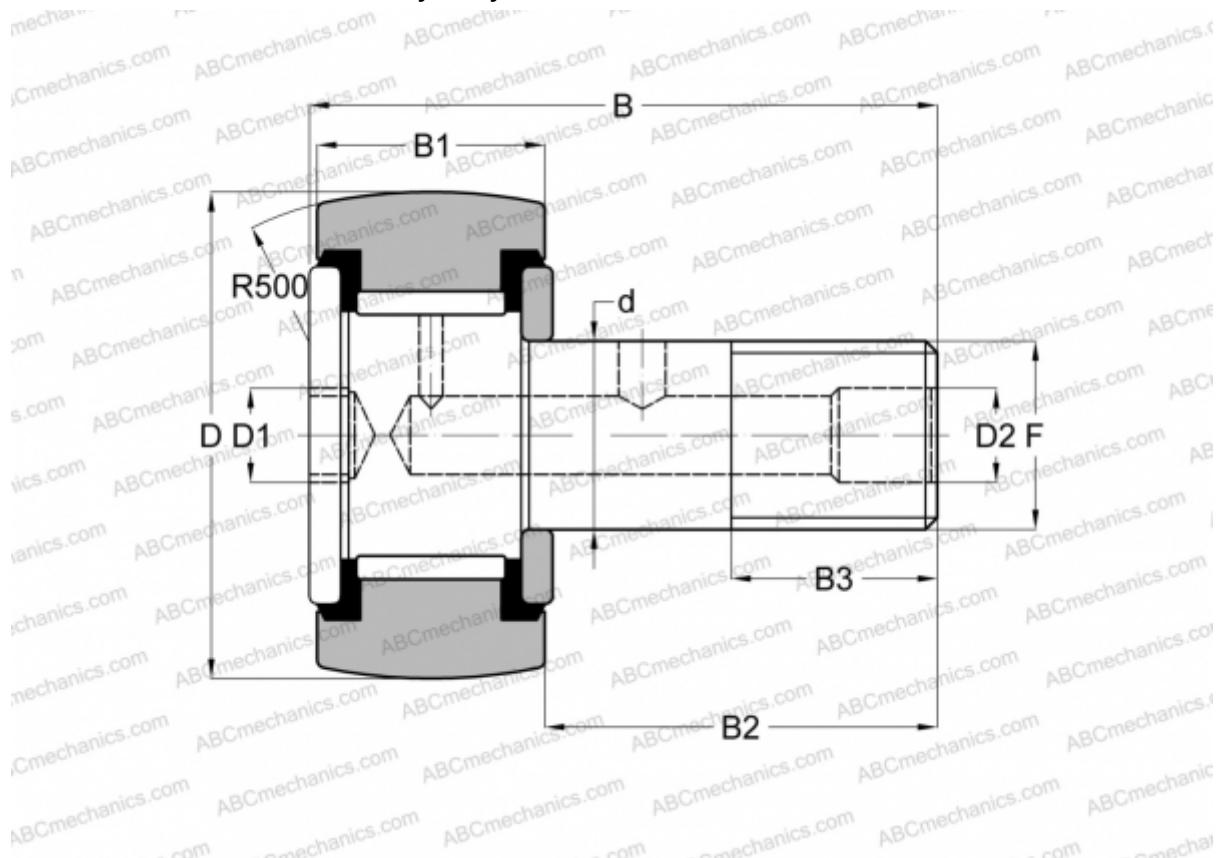

## CRH 20 V(B)UUR ABC

Cam followers

TYPE: Roller bearings, Stud type track rollers, With axial guidance, full complement bearing, sealing rings on both sides, hex socket, heavy duty, inch size

### Technical specification

#### DIMENSIONS, MM

d	19,050
D	31,750
B	49,660
B1	21,000
B2	28,660
F	3/4-16

**WEIGHT, KG** 0,176

**MANUFACTURER** [ABC](#)