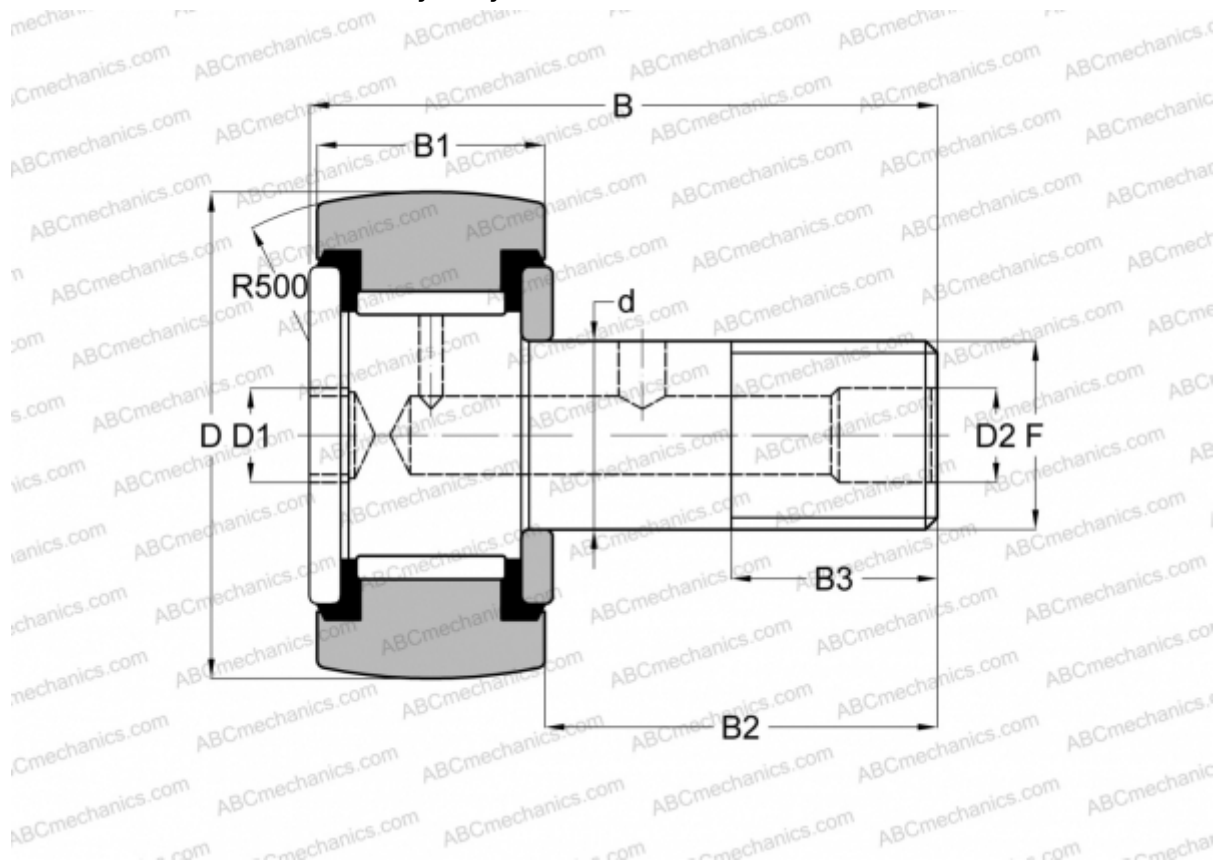

CRH 22 V(B)UUR ABC

Cam followers

TYPE: Roller bearings, Stud type track rollers, With axial guidance, full complement bearing, sealing rings on both sides, hex socket, heavy duty, inch size

Technical specification

DIMENSIONS, MM

d	19,050
D	34,925
B	49,660
B1	21,000
B2	28,660
F	3/4-16

WEIGHT, KG 0,200

MANUFACTURER [ABC](#)

INTERCHANGE

IKO	CRH 22 V(B)UUR
McGill	CCFH 1 3/8 S(B)