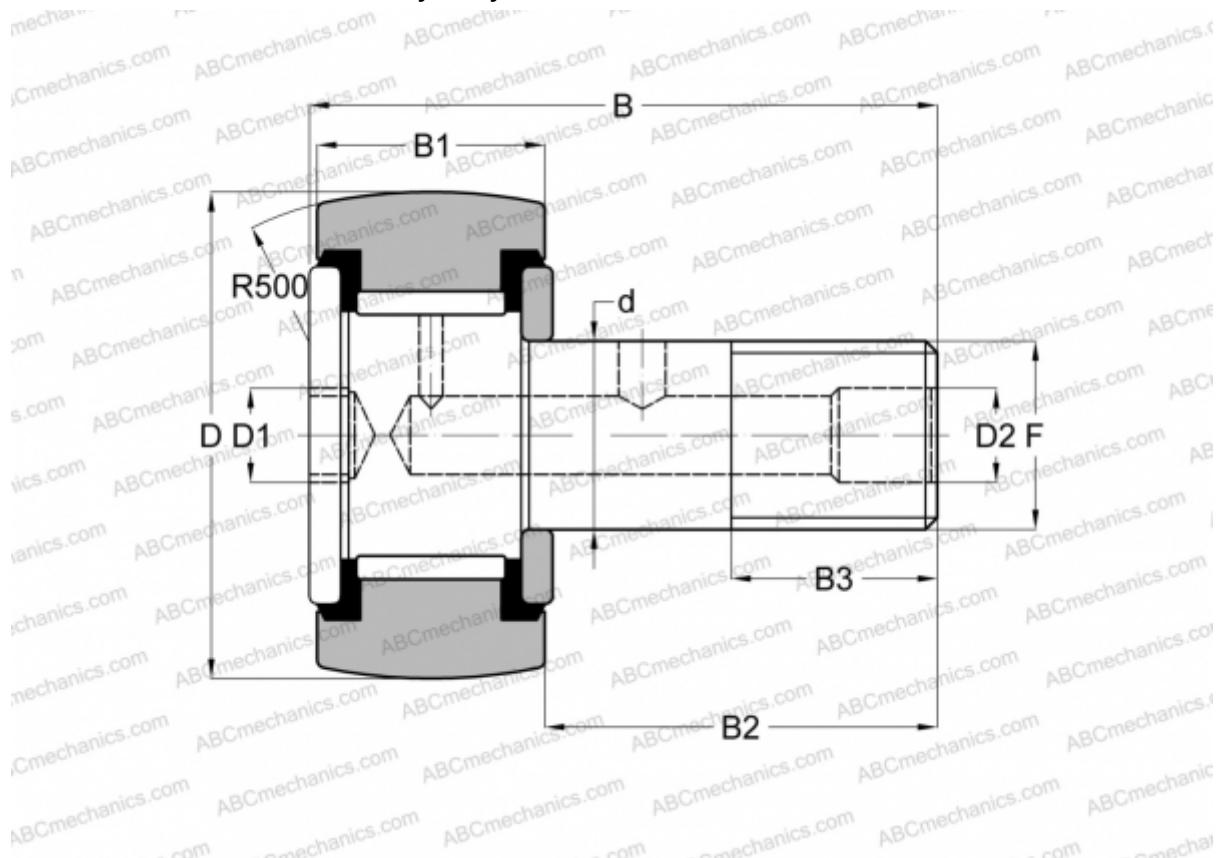

## CRH 32 V(B)UUR ABC

Cam followers

TYPE: Roller bearings, Stud type track rollers, With axial guidance, full complement bearing, sealing rings on both sides, hex socket, heavy duty, inch size

### Technical specification

#### DIMENSIONS, MM

d	28,575
D	50,800
B	85,090
B1	34,200
B2	50,890
F	1 1/8-12

**WEIGHT, KG** 0,722

**MANUFACTURER** [ABC](#)