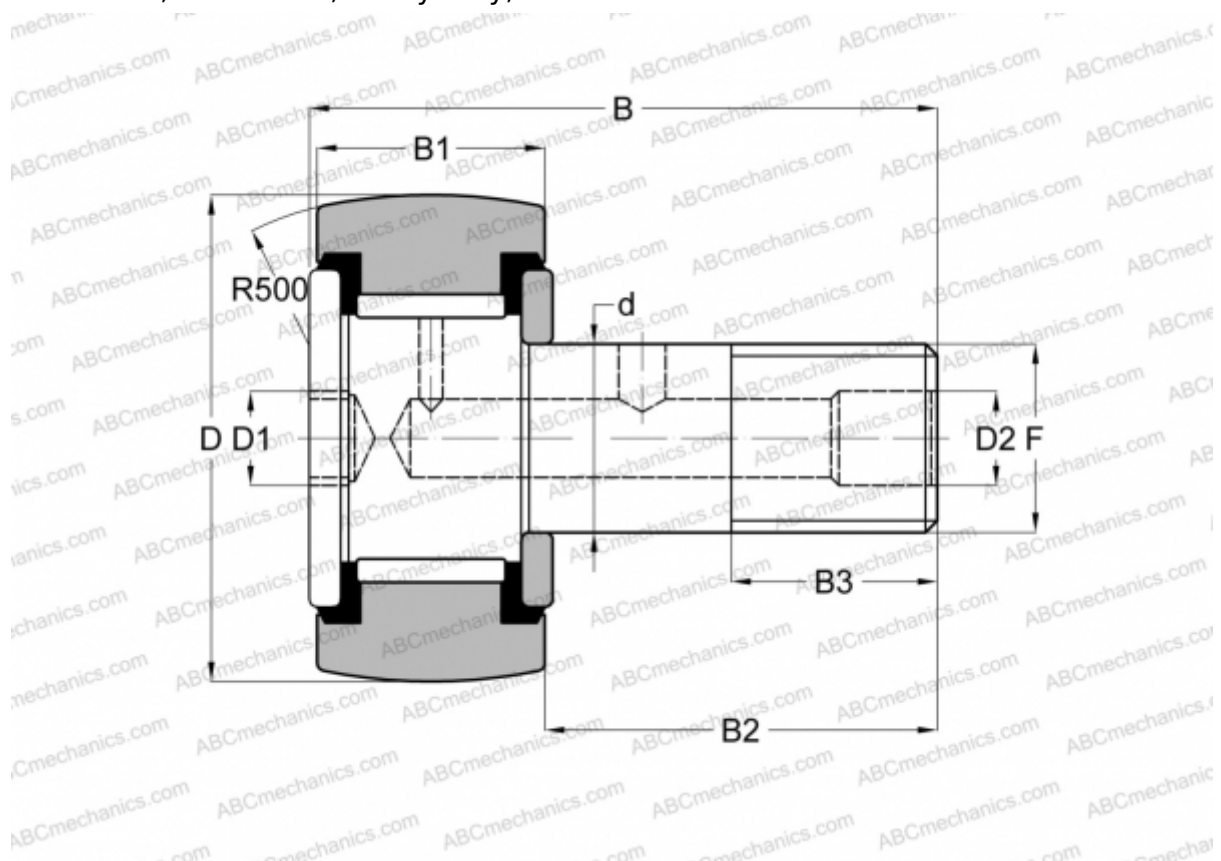

## CRH 40 V(B)UUR ABC

Cam followers

TYPE: Roller bearings, Stud type track rollers, With axial guidance, full complement bearing, sealing rings on both sides, hex socket, heavy duty, inch size

### Technical specification

#### DIMENSIONS, MM

d	31,750
D	63,500
B	97,030
B1	40,000
B2	57,030
F	1 1/4-12

**WEIGHT, KG** 1,260

**MANUFACTURER** [ABC](#)