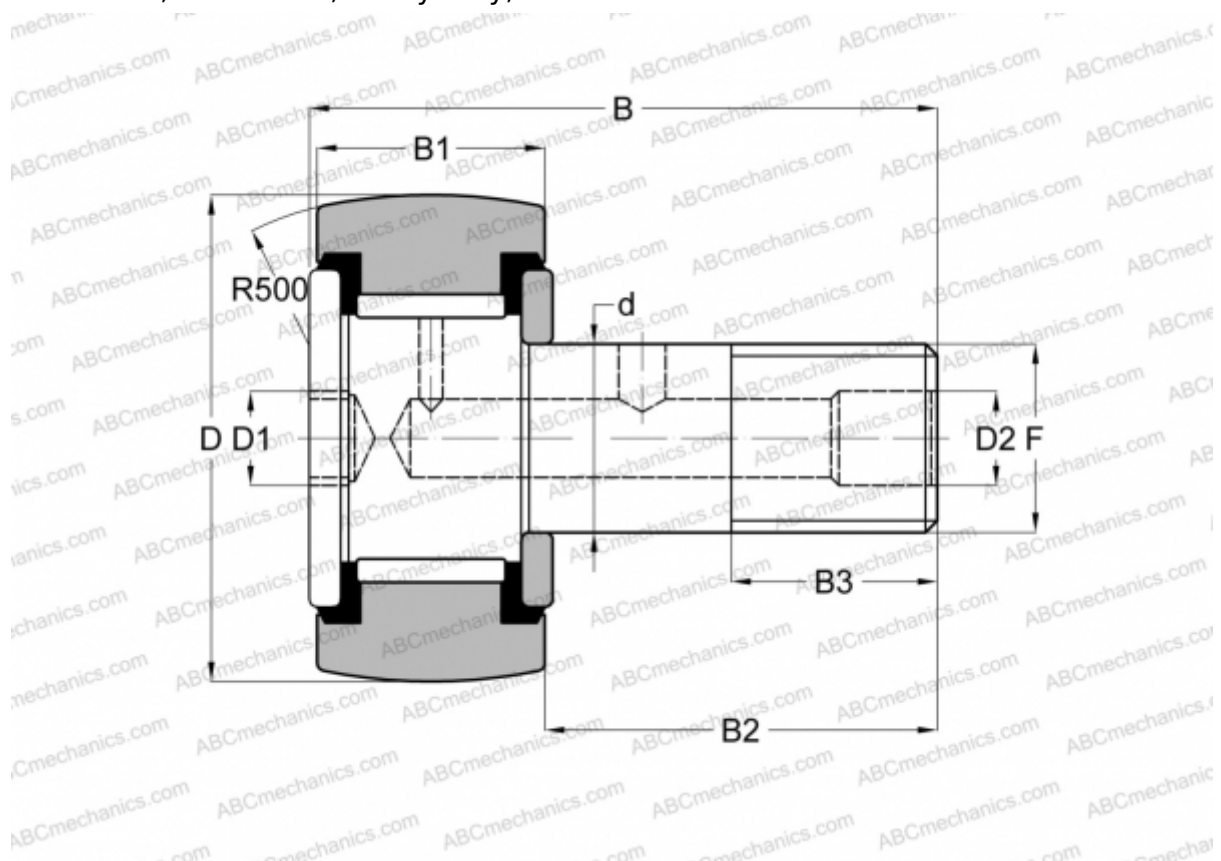

## CRH 52 V(B)UUR ABC

Cam followers

TYPE: Roller bearings, Stud type track rollers, With axial guidance, full complement bearing, sealing rings on both sides, hex socket, heavy duty, inch size

### Technical specification

#### DIMENSIONS, MM

d	38,100
D	82,550
B	109,980
B1	46,400
B2	63,580
F	1 1/2-12

**WEIGHT, KG** 2,380

**MANUFACTURER** [ABC](#)