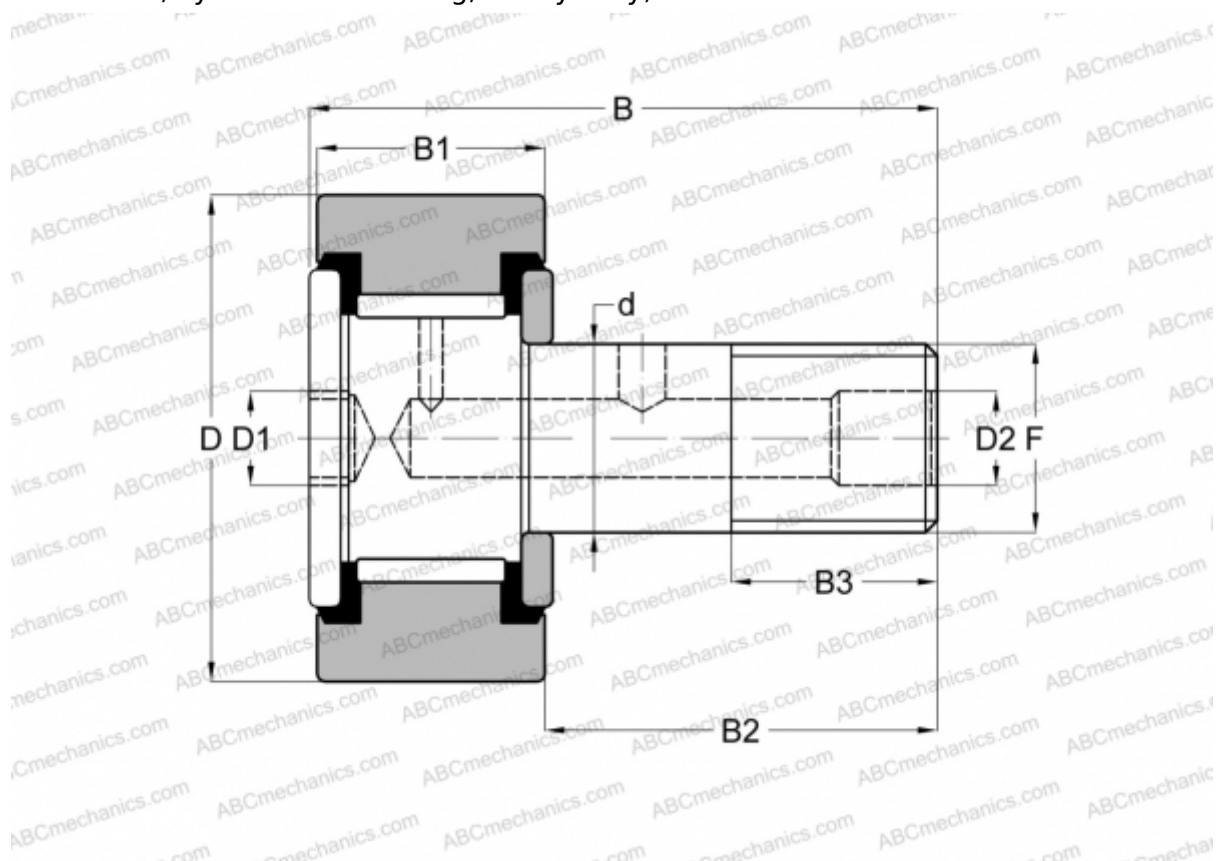

## CRH 36 V(B)UU ABC

Cam followers

TYPE: Roller bearings, Stud type track rollers, With axial guidance, full complement bearing, sealing rings on both sides, cylindrical outer ring, heavy duty, inch size

### Technical specification

#### DIMENSIONS, MM

d	28,575
D	57,150
B	85,090
B1	34,200
B2	50,890
F	1 1/8-12

**WEIGHT, KG** 0,858

**MANUFACTURER** [ABC](#)