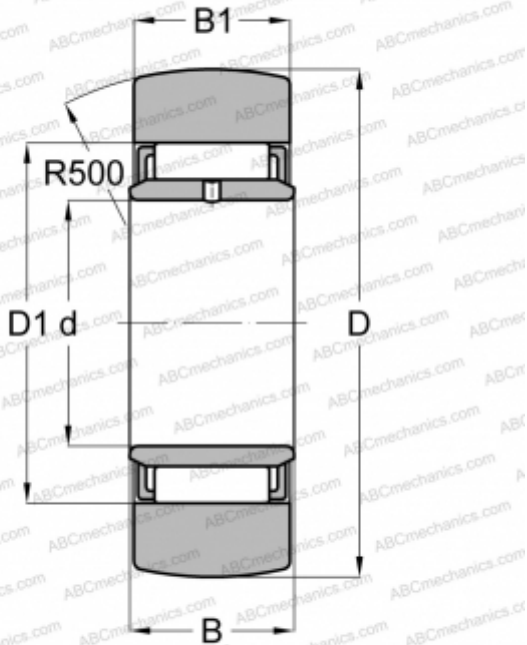

## STO 6 ABC

Yoke type track roller

TYPE: Roller bearings, Yoke type track rollers, Without axial guidance, With an inner ring, Outer ring without ribs

### Technical specification

#### DIMENSIONS, MM

|    |        |
|----|--------|
| d  | 6,000  |
| D  | 19,000 |
| D1 | 13,000 |
| B  | 10,000 |
| B1 | 9,800  |

#### WEIGHT, KG

0,018