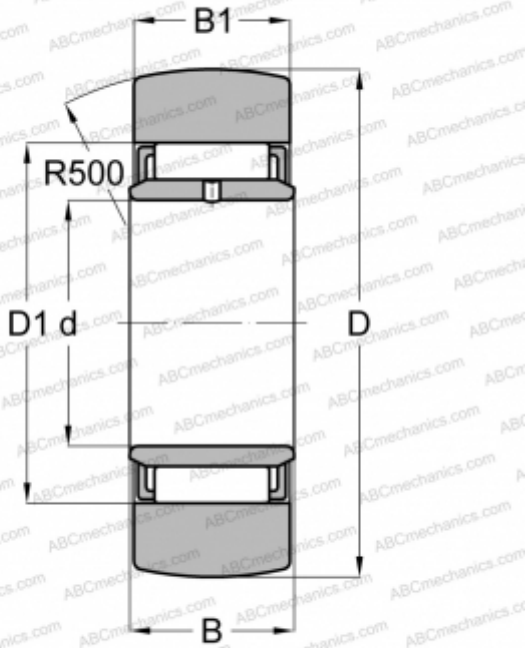

STO 6(NAST 6 DB) FAG

Yoke type track roller

TYPE: Roller bearings, Yoke type track rollers, Without axial guidance, With an inner ring, Outer ring without ribs

Technical specification

DIMENSIONS, MM

d	6,000
D	19,000
D1	13,000
B	10,000
B1	9,800

WEIGHT, KG

0,018

MANUFACTURER

[FAG](#)

INTERCHANGE

ABC	STO 6
INA	STO 6
SKF	STO 6 TN
TORRINGTON	STO 6
IKO	NAST 6 R