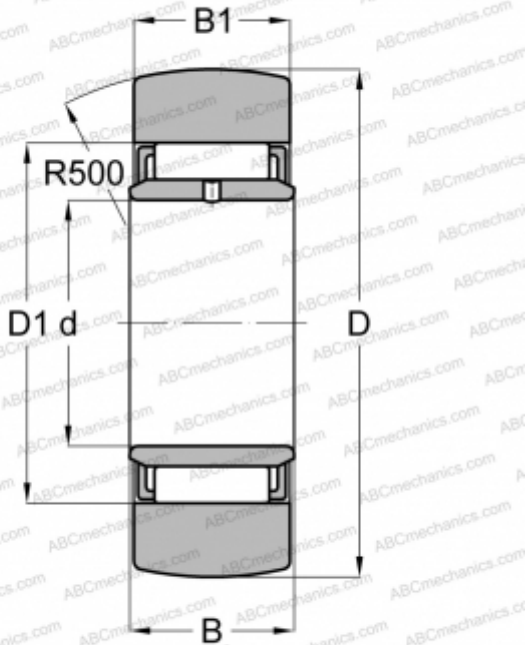

## STO 6 INA

Yoke type track roller

TYPE: Roller bearings, Yoke type track rollers, Without axial guidance, With an inner ring, Outer ring without ribs

### Technical specification

#### DIMENSIONS, MM

d	6,000
D	19,000
D1	13,000
B	10,000
B1	9,800

#### WEIGHT, KG

0,018