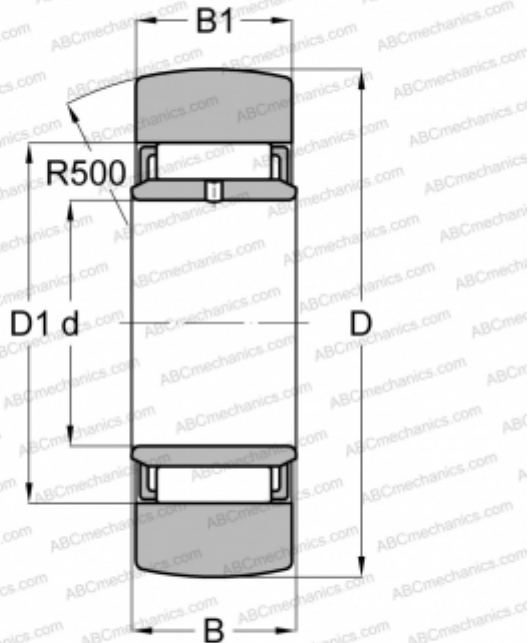

STO 6 TN SKF

Yoke type track roller

TYPE: Roller bearings, Yoke type track rollers, Without axial guidance, With an inner ring, Outer ring without ribs

Technical specification

DIMENSIONS, MM

d	6,000
D	19,000
D1	13,000
B	10,000
B1	9,800

WEIGHT, KG

0,017

MANUFACTURER

[SKF](#)

INTERCHANGE

ABC	STO 6
FAG	STO 6(NAST 6 DB)
INA	STO 6
TORRINGTON	STO 6
IKO	NAST 6 R

CALCULATION DATA

Basic dynamic load rating, C	3,740 kN
Basic static load rating, Co	4,500 kN
Fatigue load limit, Pu	0,500 kN
Limiting speed	7000 r/min