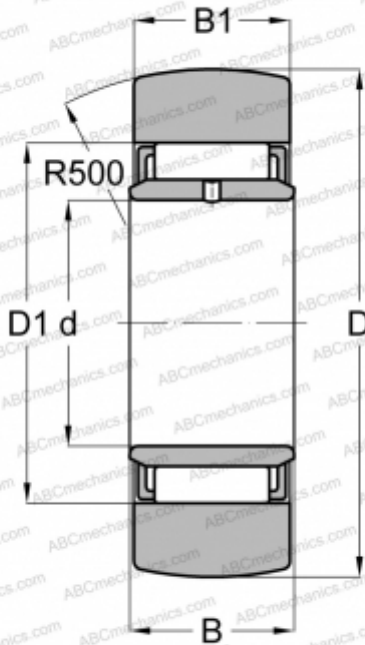

STO 6 TORRINGTON

Yoke type track roller

TYPE: Roller bearings, Yoke type track rollers, Without axial guidance, With an inner ring, Outer ring without ribs

Technical specification

DIMENSIONS, MM

d	6,000
D	19,000
D1	13,000
B	10,000
B1	9,800