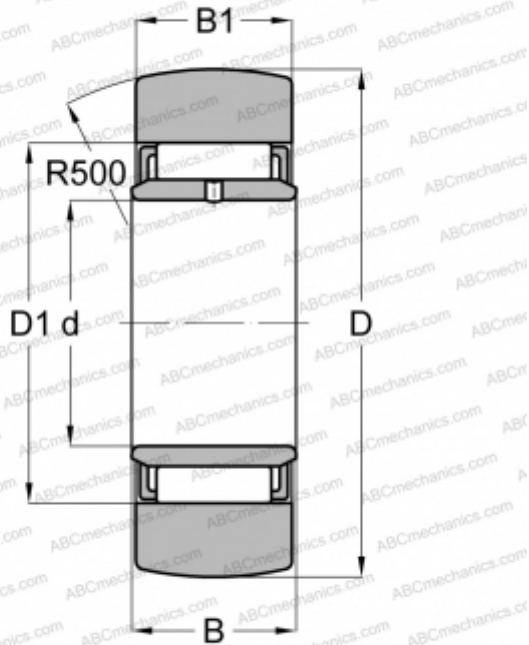

NAST 6 R IKO

Yoke type track roller

TYPE: Roller bearings, Yoke type track rollers, Without axial guidance, With an inner ring, Outer ring without ribs

Technical specification

DIMENSIONS, MM

d	6,000
D	19,000
D1	10,000
B	10,000
B1	9,800

WEIGHT, KG 0,018

MANUFACTURER [IKO](#)

INTERCHANGE

ABC	STO 6
FAG	STO 6(NAST 6 DB)
INA	STO 6
SKF	STO 6 TN
TORRINGTON	STO 6

CALCULATION DATA

Basic dynamic load rating, C	4,160 kN
Basic static load rating, Co	4,550 kN