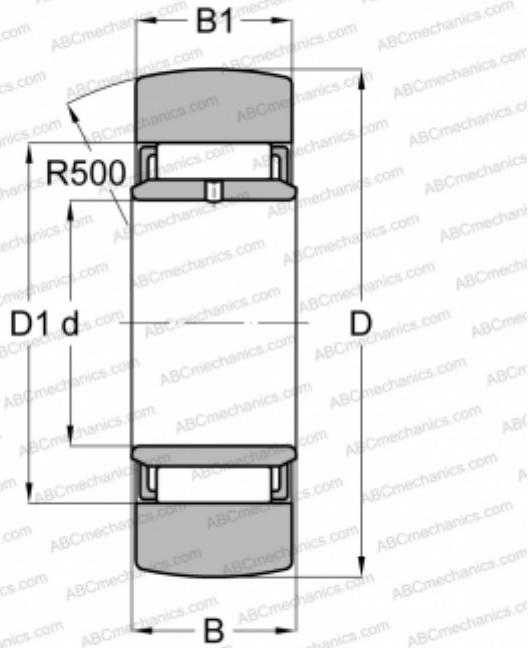

STO 8 ABC

Yoke type track roller

TYPE: Roller bearings, Yoke type track rollers, Without axial guidance, With an inner ring, Outer ring without ribs

Technical specification

DIMENSIONS, MM

d	8,000
D	24,000
D1	15,000
B	10,000
B1	9,800

WEIGHT, KG

0,032

MANUFACTURER

[ABC](#)

INTERCHANGE

FAG	STO 8(NAST 8 DB)
INA	STO 8
SKF	STO 8 TN
TORRINGTON	STO 8
IKO	NAST 8 R