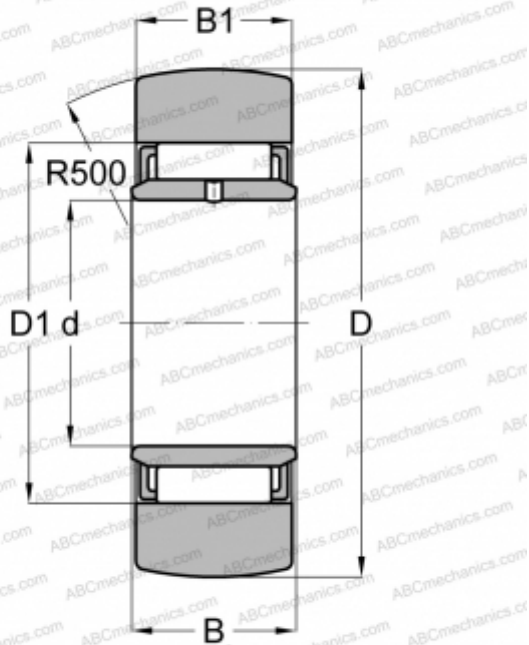

STO 8(NAST 8 DB) FAG

Yoke type track roller

TYPE: Roller bearings, Yoke type track rollers, Without axial guidance, With an inner ring, Outer ring without ribs

Technical specification

DIMENSIONS, MM

d	8,000
D	24,000
D1	15,000
B	10,000
B1	9,800

WEIGHT, KG

0,032

MANUFACTURER

[FAG](#)

INTERCHANGE

ABC	STO 8
INA	STO 8
SKF	STO 8 TN
TORRINGTON	STO 8
IKO	NAST 8 R