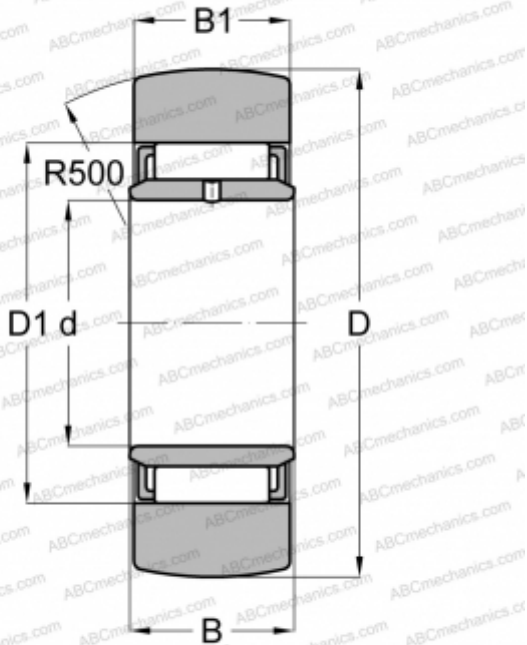

## STO 8 INA

Yoke type track roller

TYPE: Roller bearings, Yoke type track rollers, Without axial guidance, With an inner ring, Outer ring without ribs

### Technical specification

#### DIMENSIONS, MM

d	8,000
D	24,000
D1	15,000
B	10,000
B1	9,800

#### WEIGHT, KG

0,032