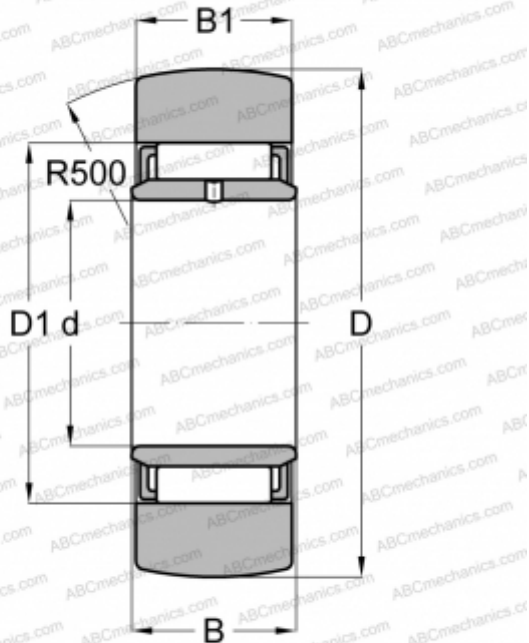

STO 8 TN SKF

Yoke type track roller

TYPE: Roller bearings, Yoke type track rollers, Without axial guidance, With an inner ring, Outer ring without ribs

Technical specification

DIMENSIONS, MM

d	8,000
D	24,000
D1	15,000
B	10,000
B1	9,800

WEIGHT, KG

0,026

MANUFACTURER

[SKF](#)

INTERCHANGE

ABC	STO 8
FAG	STO 8(NAST 8 DB)
INA	STO 8
TORRINGTON	STO 8
IKO	NAST 8 R

CALCULATION DATA

Basic dynamic load rating, C	4,130 kN
Basic static load rating, Co	5,400 kN
Fatigue load limit, Pu	0,600 kN
Limiting speed	7000 r/min