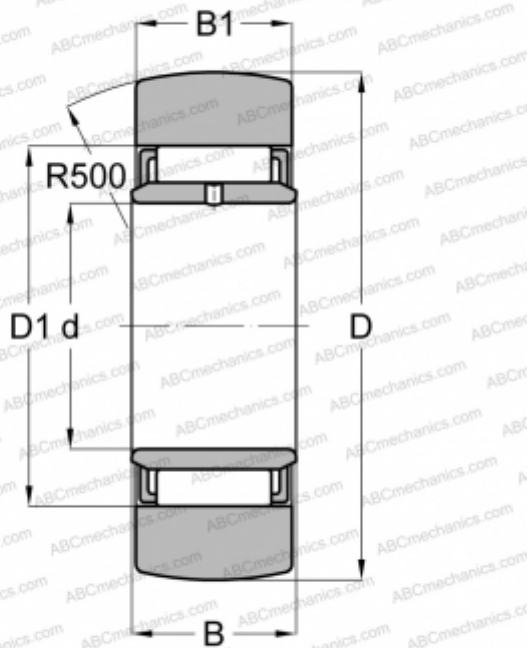

STO 8 TORRINGTON

Yoke type track roller

TYPE: Roller bearings, Yoke type track rollers, Without axial guidance, With an inner ring, Outer ring without ribs

Technical specification

DIMENSIONS, MM

d	8,000
D	24,000
D1	15,000
B	10,000
B1	9,800