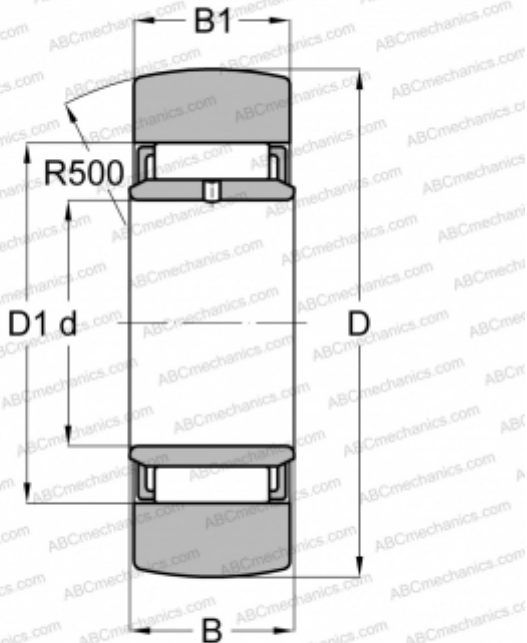

NAST 8 R IKO

Yoke type track roller

TYPE: Roller bearings, Yoke type track rollers, Without axial guidance, With an inner ring, Outer ring without ribs

Technical specification

DIMENSIONS, MM

d	8,000
D	24,000
D1	12,000
B	10,000
B1	9,800

WEIGHT, KG

0,028

MANUFACTURER

[IKO](#)

INTERCHANGE

ABC	STO 8
FAG	STO 8(NAST 8 DB)
INA	STO 8
SKF	STO 8 TN
TORRINGTON	STO 8

CALCULATION DATA

Basic dynamic load rating, C	5,650 kN
Basic static load rating, Co	5,890 kN