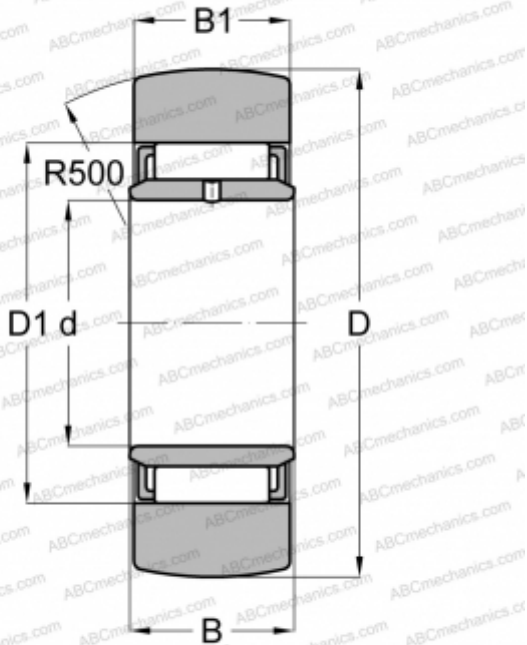

NAST 20 R IKO

Yoke type track roller

TYPE: Roller bearings, Yoke type track rollers, Without axial guidance, With an inner ring, Outer ring without ribs

Technical specification

DIMENSIONS, MM

d	20,000
D	47,000
D1	25,000
B	16,000
B1	15,800

WEIGHT, KG

0,157

MANUFACTURER

[IKO](#)

INTERCHANGE

ABC	STO 20
FAG	STO 20(NAST 20 DB)
INA	STO 20
SKF	STO 20
TORRINGTON	STO 20

CALCULATION DATA

Basic dynamic load rating, C	19,400 kN
Basic static load rating, Co	24,500 kN