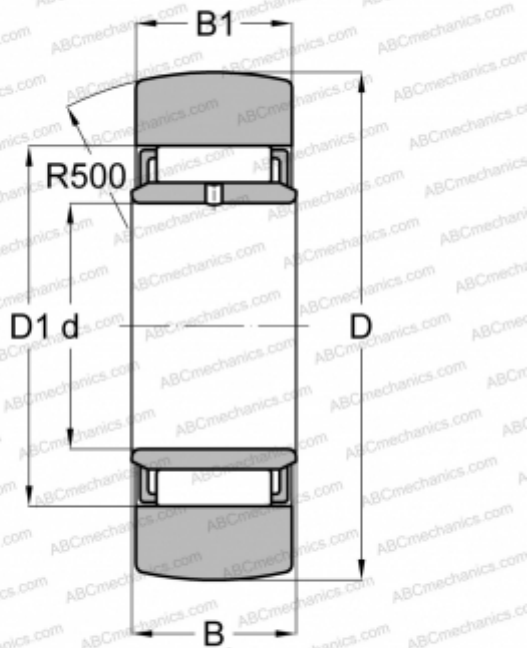

STO 25 ABC

Yoke type track roller

TYPE: Roller bearings, Yoke type track rollers, Without axial guidance, With an inner ring, Outer ring without ribs

Technical specification

DIMENSIONS, MM

d	25,000
D	52,000
D1	37,000
B	16,000
B1	15,800

WEIGHT, KG

0,186

MANUFACTURER

[ABC](#)

INTERCHANGE

FAG	STO 25(NAST 25 DB)
INA	STO 25
SKF	STO 25
TORRINGTON	STO 25
IKO	NAST 25 R