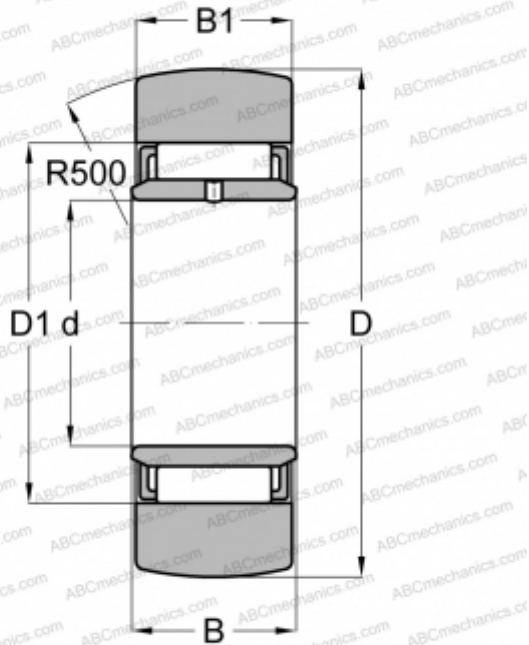

## NAST 35 R IKO

Yoke type track roller

TYPE: Roller bearings, Yoke type track rollers, Without axial guidance, With an inner ring, Outer ring without ribs

### Technical specification

#### DIMENSIONS, MM

d	35,000
D	72,000
D1	42,000
B	20,000
B1	19,800

#### WEIGHT, KG

0,440