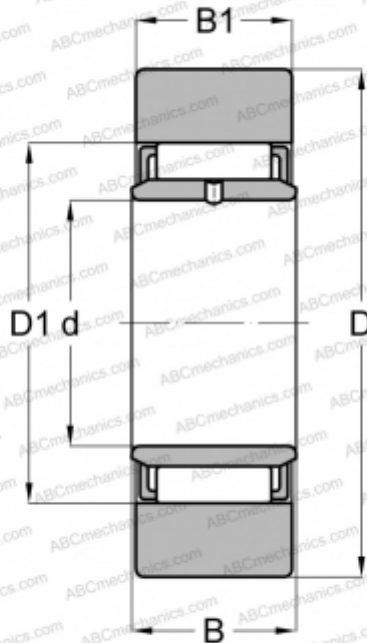

STO 6 X ABC

Yoke type track roller

TYPE: Roller bearings, Yoke type track rollers, Without axial guidance, With an inner ring, Outer ring without ribs, cylindrical outer ring

Technical specification

DIMENSIONS, MM

d	6,000
D	19,000
D1	13,000
B	10,000
B1	9,800

WEIGHT, KG

0,018

MANUFACTURER

[ABC](#)

INTERCHANGE

FAG	STO 6 DZ(NAST 6)
INA	STO 6 X
SKF	STO 6 TN X
TORRINGTON	STO 6 DZ
IKO	NAST 6