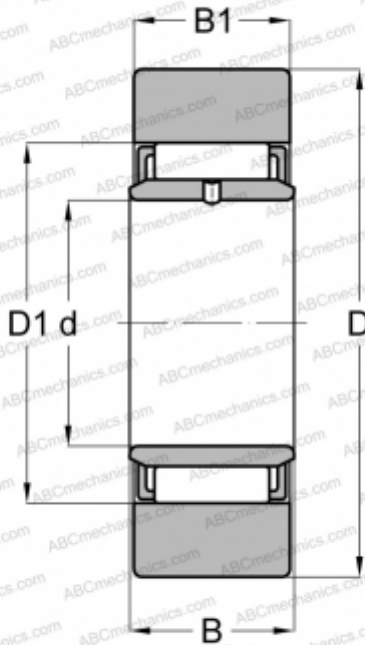

STO 6 DZ(NAST 6) FAG

Yoke type track roller

TYPE: Roller bearings, Yoke type track rollers, Without axial guidance, With an inner ring, Outer ring without ribs, cylindrical outer ring

Technical specification

DIMENSIONS, MM

d	6,000
D	19,000
D1	13,000
B	10,000
B1	9,800

WEIGHT, KG

0,018

MANUFACTURER

[FAG](#)

INTERCHANGE

ABC	STO 6 X
INA	STO 6 X
SKF	STO 6 TN X
TORRINGTON	STO 6 DZ
IKO	NAST 6