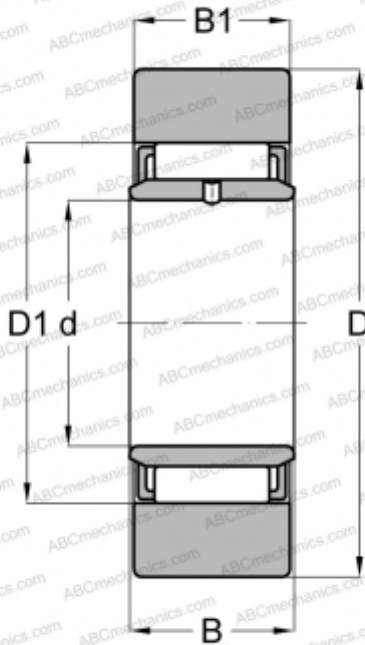

STO 6 TN X SKF

Yoke type track roller

TYPE: Roller bearings, Yoke type track rollers, Without axial guidance, With an inner ring, Outer ring without ribs, cylindrical outer ring

Technical specification

DIMENSIONS, MM

d	6,000
D	19,000
D1	13,000
B	10,000
B1	9,800

MANUFACTURER

[SKF](#)

INTERCHANGE

ABC	STO 6 X
FAG	STO 6 DZ(NAST 6)
TORRINGTON	STO 6 DZ
IKO	NAST 6
INA	STO6-X-TV

CALCULATION DATA

Basic dynamic load rating, C	3,740 kN
Basic static load rating, Co	4,500 kN
Fatigue load limit, Pu	0,500 kN
Limiting speed	7000 r/min