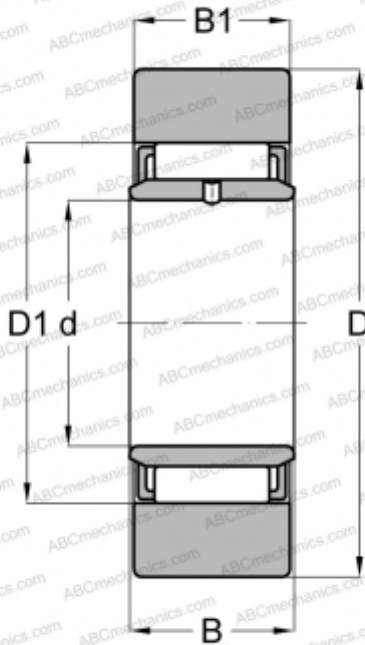

STO 6 DZ TORRINGTON

Yoke type track roller

TYPE: Roller bearings, Yoke type track rollers, Without axial guidance, With an inner ring, Outer ring without ribs, cylindrical outer ring

Technical specification

DIMENSIONS, MM

d	6,000
D	19,000
D1	13,000
B	10,000
B1	9,800

MANUFACTURER

[TORRINGTON](#)

INTERCHANGE

ABC	STO 6 X
FAG	STO 6 DZ(NAST 6)
SKF	STO 6 TN X
IKO	NAST 6
INA	STO6-X-TV