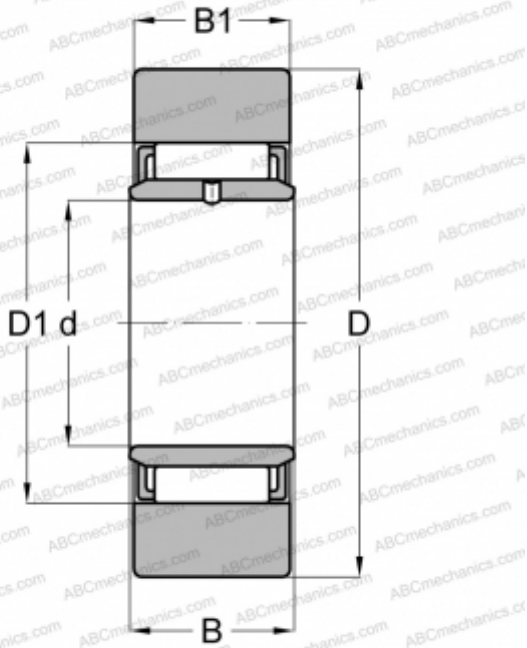

NAST 6 IKO

Yoke type track roller

TYPE: Roller bearings, Yoke type track rollers, Without axial guidance, With an inner ring, Outer ring without ribs, cylindrical outer ring

Technical specification

DIMENSIONS, MM

d	6,000
D	19,000
D1	10,000
B	10,000
B1	9,800

MANUFACTURER

[IKO](#)

INTERCHANGE

ABC	STO 6 X
FAG	STO 6 DZ(NAST 6)
SKF	STO 6 TN X
TORRINGTON	STO 6 DZ
INA	STO6-X-TV

CALCULATION DATA

Basic dynamic load rating, C	4,160 kN
Basic static load rating, Co	4,550 kN