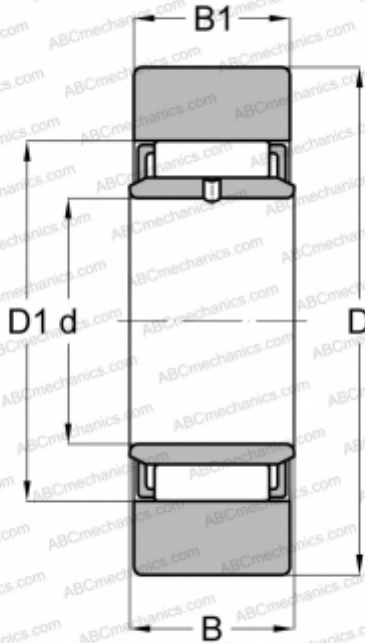

STO 8 X ABC

Yoke type track roller

TYPE: Roller bearings, Yoke type track rollers, Without axial guidance, With an inner ring, Outer ring without ribs, cylindrical outer ring

Technical specification

DIMENSIONS, MM

d	8,000
D	24,000
D1	15,000
B	10,000
B1	9,800

MANUFACTURER

[ABC](#)

INTERCHANGE

FAG	STO 8 DZ(NAST 8)
SKF	STO 8 TN X
TORRINGTON	STO 8 DZ
IKO	NAST 8
INA	STO8-X-TV