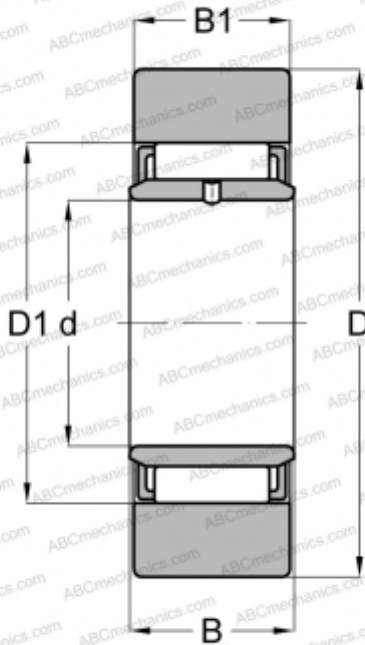

STO 8 DZ(NAST 8) FAG

Yoke type track roller

TYPE: Roller bearings, Yoke type track rollers, Without axial guidance, With an inner ring, Outer ring without ribs, cylindrical outer ring

Technical specification

DIMENSIONS, MM

d	8,000
D	24,000
D1	15,000
B	10,000
B1	9,800

MANUFACTURER

[FAG](#)

INTERCHANGE

ABC	STO 8 X
SKF	STO 8 TN X
TORRINGTON	STO 8 DZ
IKO	NAST 8
INA	STO8-X-TV