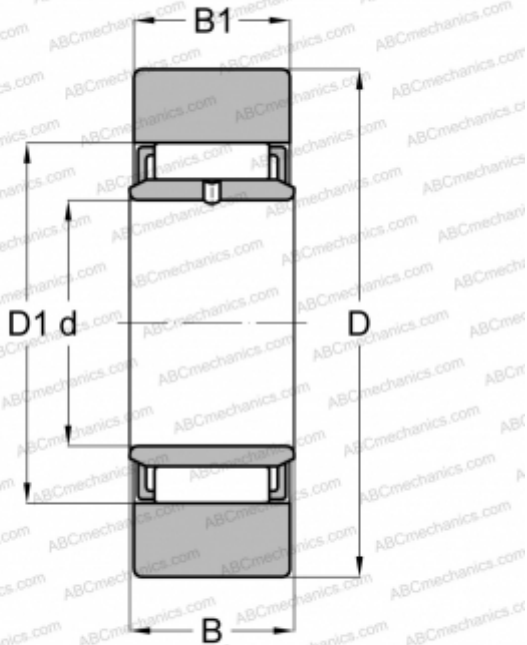

## STO 8 TN X SKF

Yoke type track roller

TYPE: Roller bearings, Yoke type track rollers, Without axial guidance, With an inner ring, Outer ring without ribs, cylindrical outer ring

### Technical specification

#### DIMENSIONS, MM

d	8,000
D	24,000
D1	15,000
B	10,000
B1	9,800

#### WEIGHT, KG

0,026