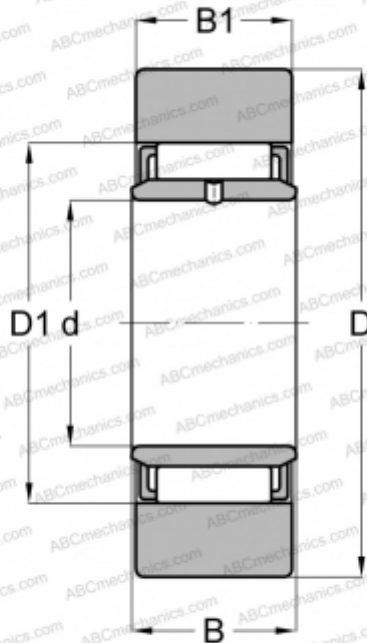

## STO 8 DZ TORRINGTON

Yoke type track roller

TYPE: Roller bearings, Yoke type track rollers, Without axial guidance, With an inner ring, Outer ring without ribs, cylindrical outer ring

### Technical specification

#### DIMENSIONS, MM

d	8,000
D	24,000
D1	15,000
B	10,000
B1	9,800

#### WEIGHT, KG

0,032