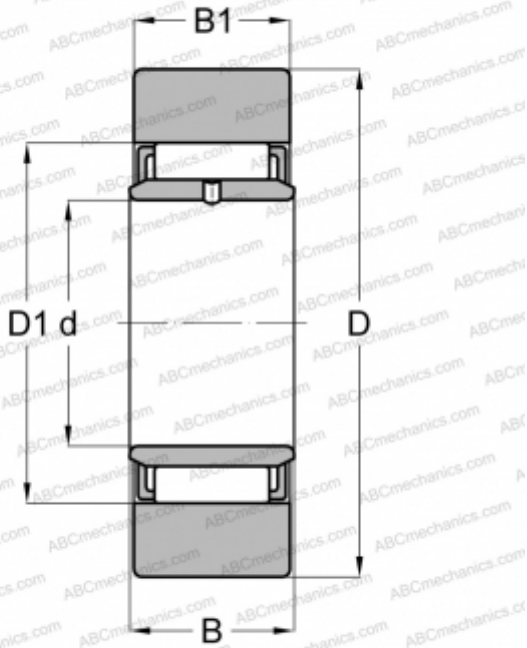

NAST 8 IKO

Yoke type track roller

TYPE: Roller bearings, Yoke type track rollers, Without axial guidance, With an inner ring, Outer ring without ribs, cylindrical outer ring

Technical specification

DIMENSIONS, MM

d	8,000
D	24,000
D1	12,000
B	10,000
B1	9,800

MANUFACTURER

[IKO](#)

INTERCHANGE

ABC	STO 8 X
FAG	STO 8 DZ(NAST 8)
SKF	STO 8 TN X
TORRINGTON	STO 8 DZ
INA	STO8-X-TV

CALCULATION DATA

Basic dynamic load rating, C	5,650 kN
Basic static load rating, Co	5,890 kN