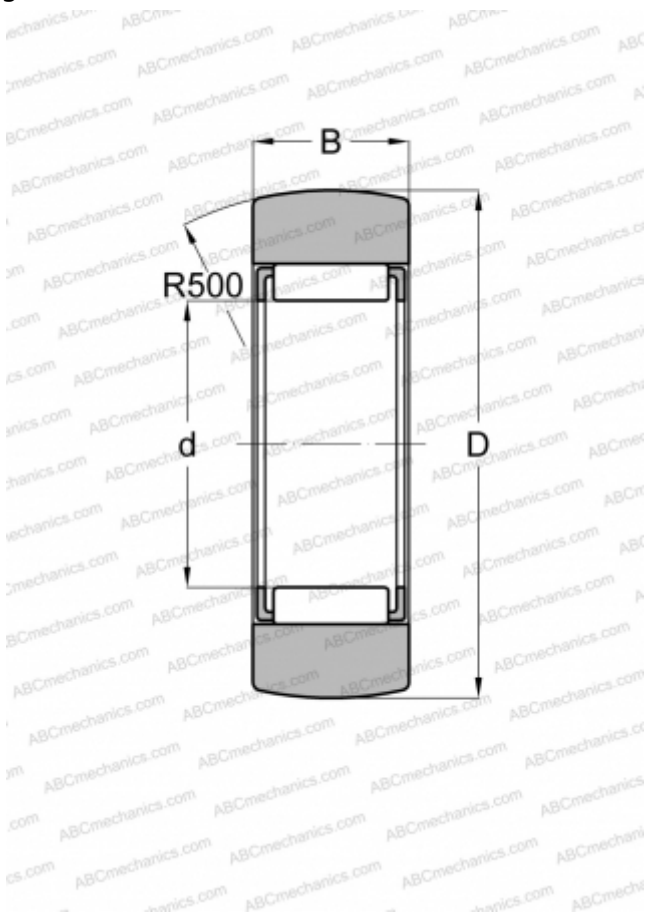

RSTO 5 INA

Yoke type track roller

TYPE: Roller bearings, Yoke type track rollers, Without axial guidance, Without an inner ring, Outer ring without ribs

Technical specification

DIMENSIONS, MM

d	7,000
D	16,000
B	7,800

WEIGHT, KG

0,014

MANUFACTURER

[INA](#)

INTERCHANGE

ABC	RSTO 5
FAG	RSTO 5(RNA5T 5 DB)
SKF	RSTO 5 TN
TORRINGTON	RSTO 5
IKO	RNA5T 5 R