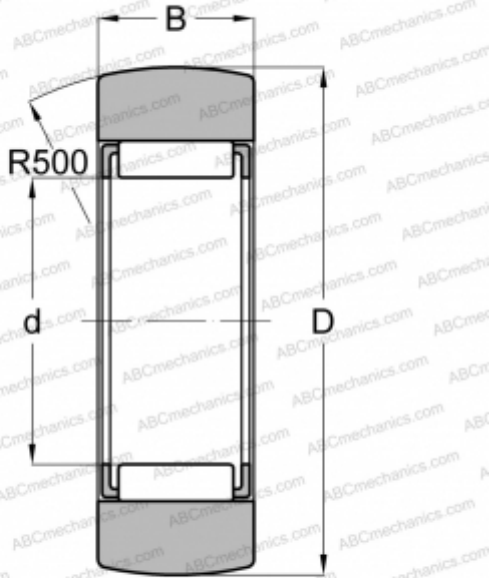

RSTO 5 TN SKF

Yoke type track roller

TYPE: Roller bearings, Yoke type track rollers, Without axial guidance, Without an inner ring, Outer ring without ribs

Technical specification

DIMENSIONS, MM

d	7,000
D	16,000
B	7,800

WEIGHT, KG

0,008

MANUFACTURER

[SKF](#)

INTERCHANGE

ABC	RSTO 5
FAG	RSTO 5(RNAST 5 DB)
INA	RSTO 5
TORRINGTON	RSTO 5
IKO	RNAST 5 R

CALCULATION DATA

Basic dynamic load rating, C	2,510 kN
Basic static load rating, Co	2,500 kN
Fatigue load limit, Pu	0,270 kN
Limiting speed	8000 r/min