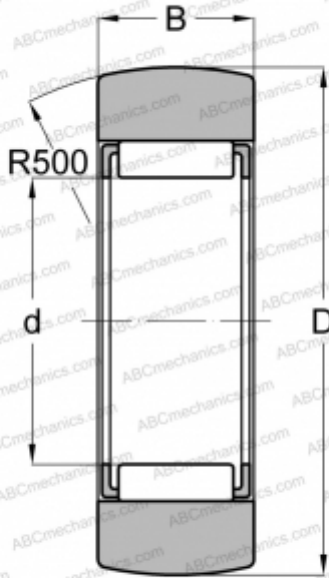

## RSTO 6 ABC

Yoke type track roller

TYPE: Roller bearings, Yoke type track rollers, Without axial guidance, Without an inner ring, Outer ring without ribs

### Technical specification

#### DIMENSIONS, MM

d	10,000
D	19,000
B	9,800

#### WEIGHT, KG

0,014