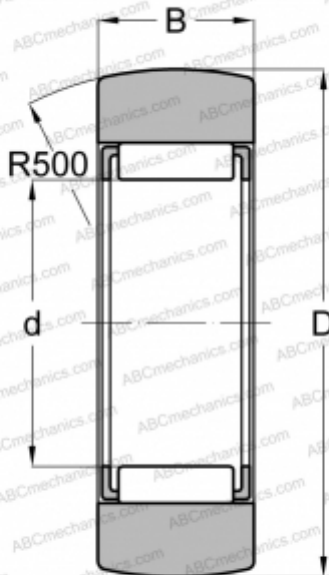

RSTO 6 INA

Yoke type track roller

TYPE: Roller bearings, Yoke type track rollers, Without axial guidance, Without an inner ring, Outer ring without ribs

Technical specification

DIMENSIONS, MM

d	10,000
D	19,000
B	9,800

WEIGHT, KG

0,014

MANUFACTURER

[INA](#)

INTERCHANGE

ABC	RSTO 6
FAG	RSTO 6(RNAST 6 DB)
SKF	RSTO 6 TN
TORRINGTON	RSTO 6
IKO	RNAST 6 R