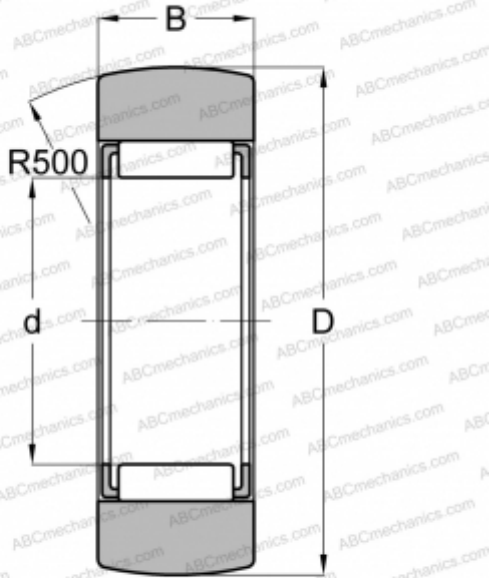

RSTO 6 TN SKF

Yoke type track roller

TYPE: Roller bearings, Yoke type track rollers, Without axial guidance, Without an inner ring, Outer ring without ribs

Technical specification

DIMENSIONS, MM

d	10,000
D	19,000
B	9,800

WEIGHT, KG

0,012

MANUFACTURER

[SKF](#)

INTERCHANGE

ABC	RSTO 6
FAG	RSTO 6(RNAST 6 DB)
INA	RSTO 6
TORRINGTON	RSTO 6
IKO	RNAST 6 R

CALCULATION DATA

Basic dynamic load rating, C	3,740 kN
Basic static load rating, Co	4,500 kN
Fatigue load limit, Pu	0,500 kN
Limiting speed	7000 r/min