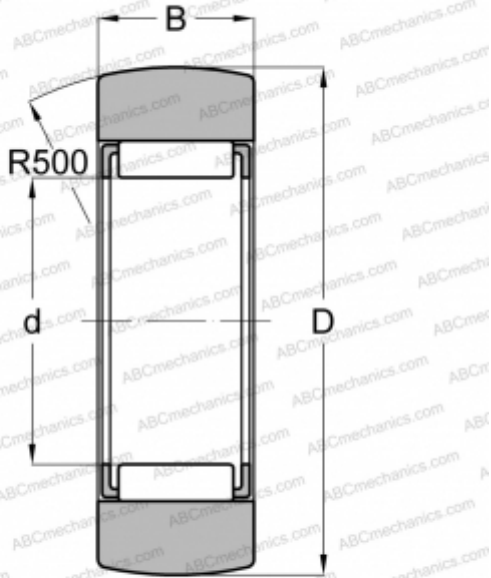

## RSTO 6 TORRINGTON

Yoke type track roller

TYPE: Roller bearings, Yoke type track rollers, Without axial guidance, Without an inner ring, Outer ring without ribs

### Technical specification

#### DIMENSIONS, MM

d	10,000
D	19,000
B	9,800