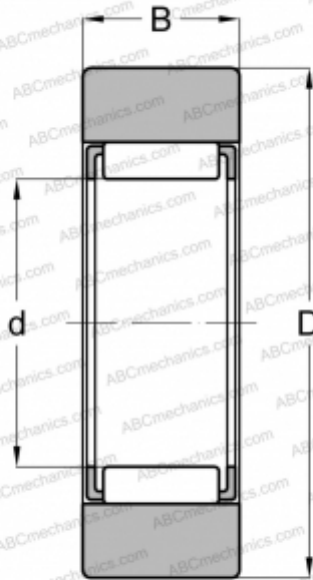

RSTO 15 X SKF

Yoke type track roller

TYPE: Roller bearings, Yoke type track rollers, Without axial guidance, Without an inner ring, Outer ring without ribs, cylindrical outer ring

Technical specification

DIMENSIONS, MM

d	20,000
D	35,000
B	11,800

WEIGHT, KG

0,050

MANUFACTURER

[SKF](#)

INTERCHANGE

ABC	RSTO 15 X
FAG	RSTO15 DZ(RNAST 15)
INA	RSTO 15 X
TORRINGTON	RSTO 15 DZ
IKO	RNAST 15